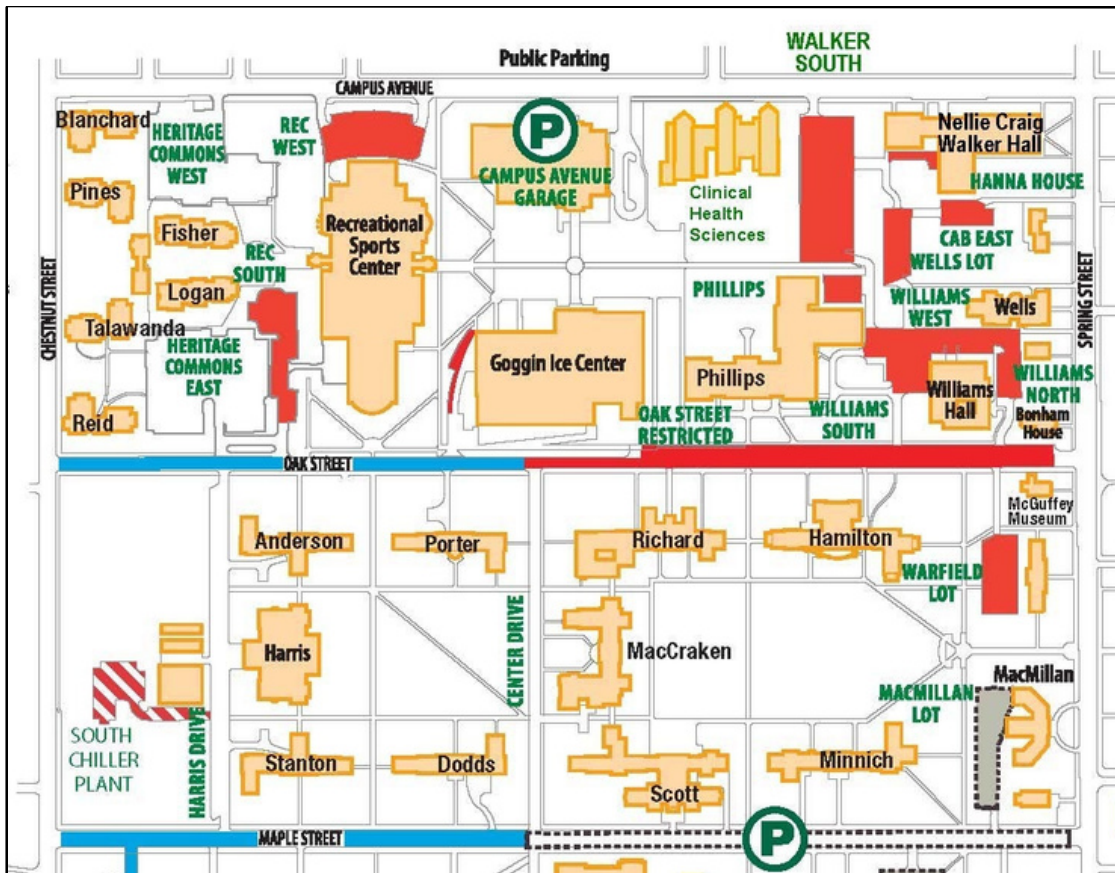

Parking at Miami University for the Rec Center, Aquatic Center & Goggin Ice Arena

1. The most convenient and consistently available parking is in the Campus Ave Garage. Current rates are: \$1 for the first hour and \$0.50 for each additional hour.
2. Areas in shown in blue on the map above allow free parking *after 6 pm on weekdays and all day on Saturday and Sunday.* They require a \$5 red daily permit during weekdays 7 am to 6 pm.
3. Visitors to Miami's campus may create a visitor account in the Miami parking portal at the link below, register their license plate and purchase daily RED parking permits that allow parking in the red and blue areas of the parking map throughout the day, if spaces are available.
 - a. Go to MiamiOH.edu/Parking/Portal
 - b. Click on "Are you a visitor?" and "First time visitors click here to create an account"
 - c. After adding the license plate, click on "Purchase" permits and "Temporary (daily, weekly) permits" to purchase a \$5 permit for the day (or two days for \$10 etc.) Permits are electronic and there is nothing to display in your vehicle.
 - d. Once you have an account it will be easy to login and purchase future daily permits.