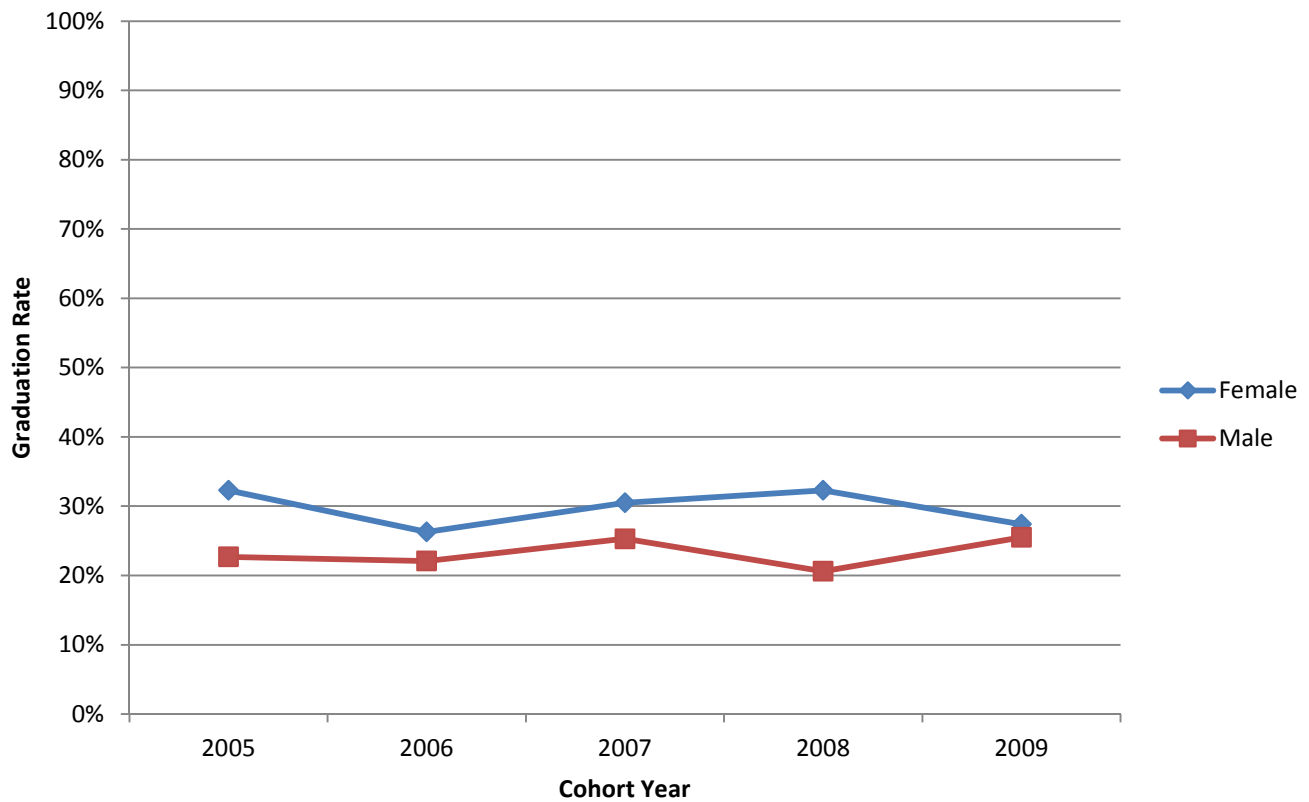

## Hamilton Campus Graduation Rates, by Gender\* (2005 - 2009 Cohorts)

Graduation Rates, by Gender

	2005	2006	2007	2008	2009
Female	32.3%	26.3%	30.5%	32.3%	27.4%
Male	22.7%	22.1%	25.3%	20.6%	25.5%

\*Graduation rates are calculated using cohorts of first-time, full-time, bachelor's degree-seeking undergraduates and refer to the percentage of students who complete a degree within 6 years.