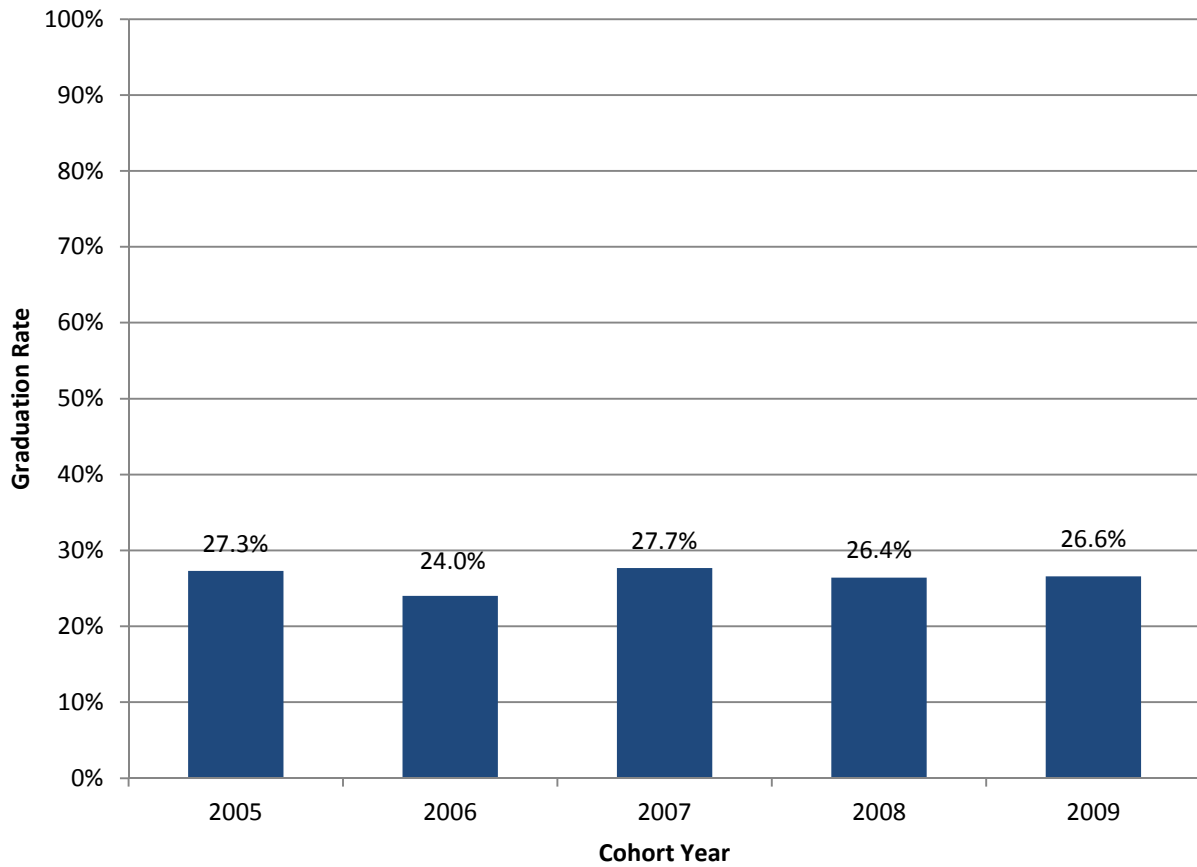

Hamilton Campus Graduation Rates, Overall* (2005 - 2009 Cohorts)

*Graduation rates are calculated using cohorts of first-time, full-time, bachelor's degree-seeking undergraduates and refer to the percentage of students who complete a degree within 6 years.