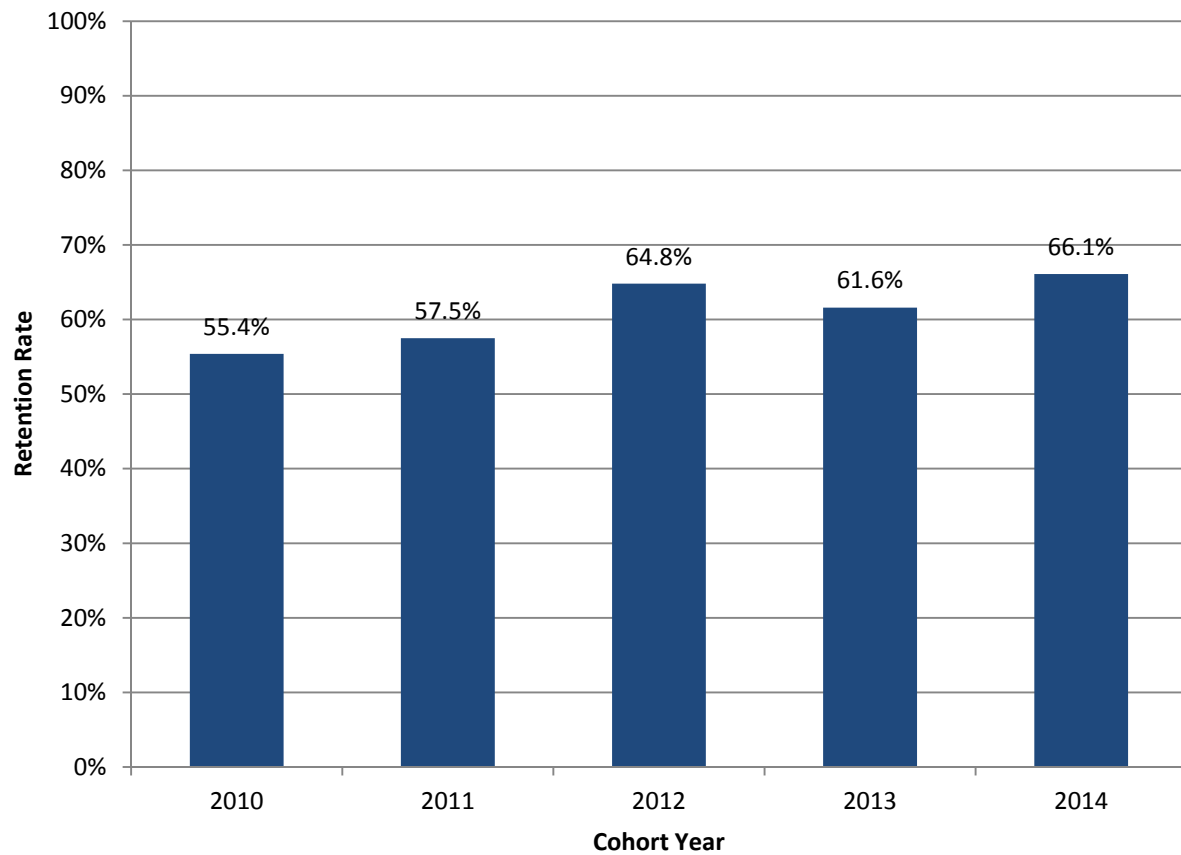

Hamilton Campus Retention Rates, Overall* (2010 - 2014 Cohorts)

*Retention rates reflect the number of first-time, full-time bachelor's degree-seeking undergraduates who are enrolled at Miami University one year later (i.e., freshman to sophomore year).