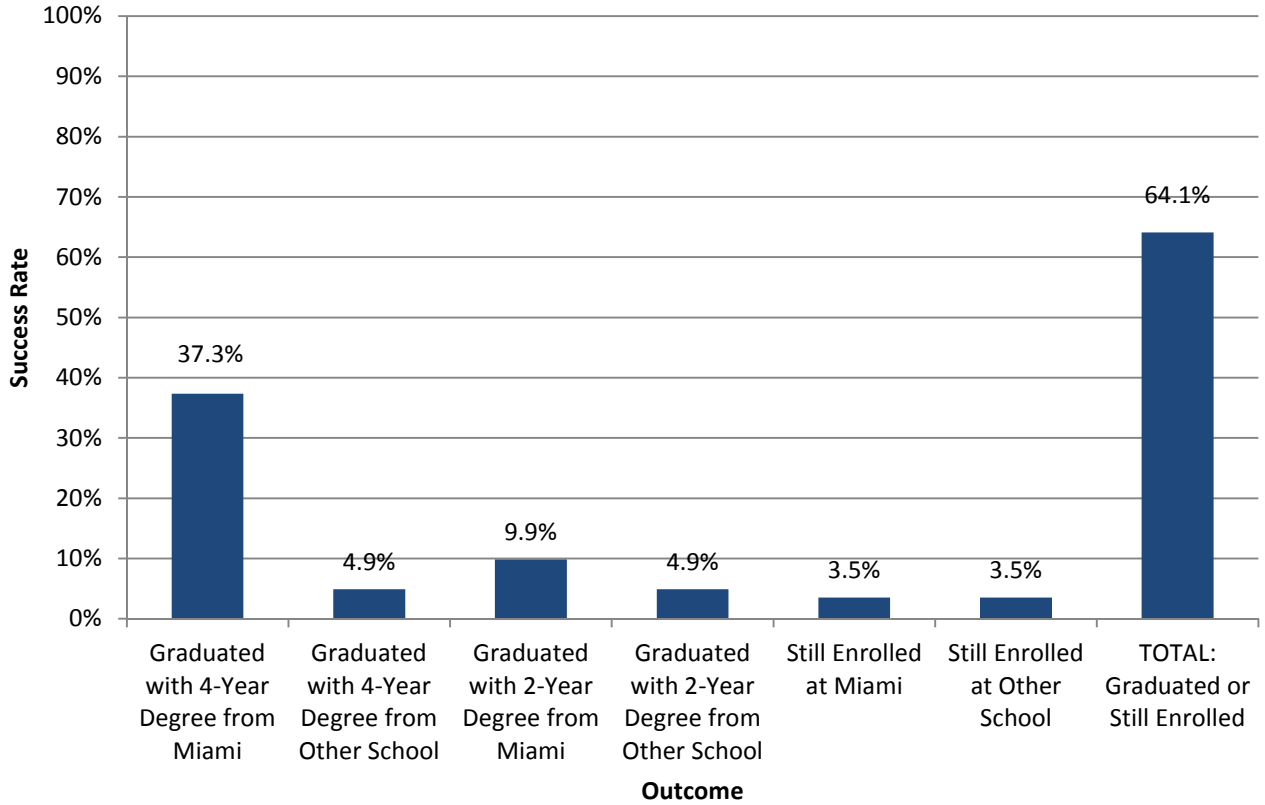

Hamilton Campus Success Rates* Full-Time Undergraduate Transfer Students (2009 Cohort)

*Success rates reflect the number of degree-seeking undergraduates who, after 6 years, have graduated with a degree or are still enrolled at an institution of higher learning, regardless of whether the degree/enrollment is at Miami University or another college or university.

SOURCE: National Student Clearinghouse