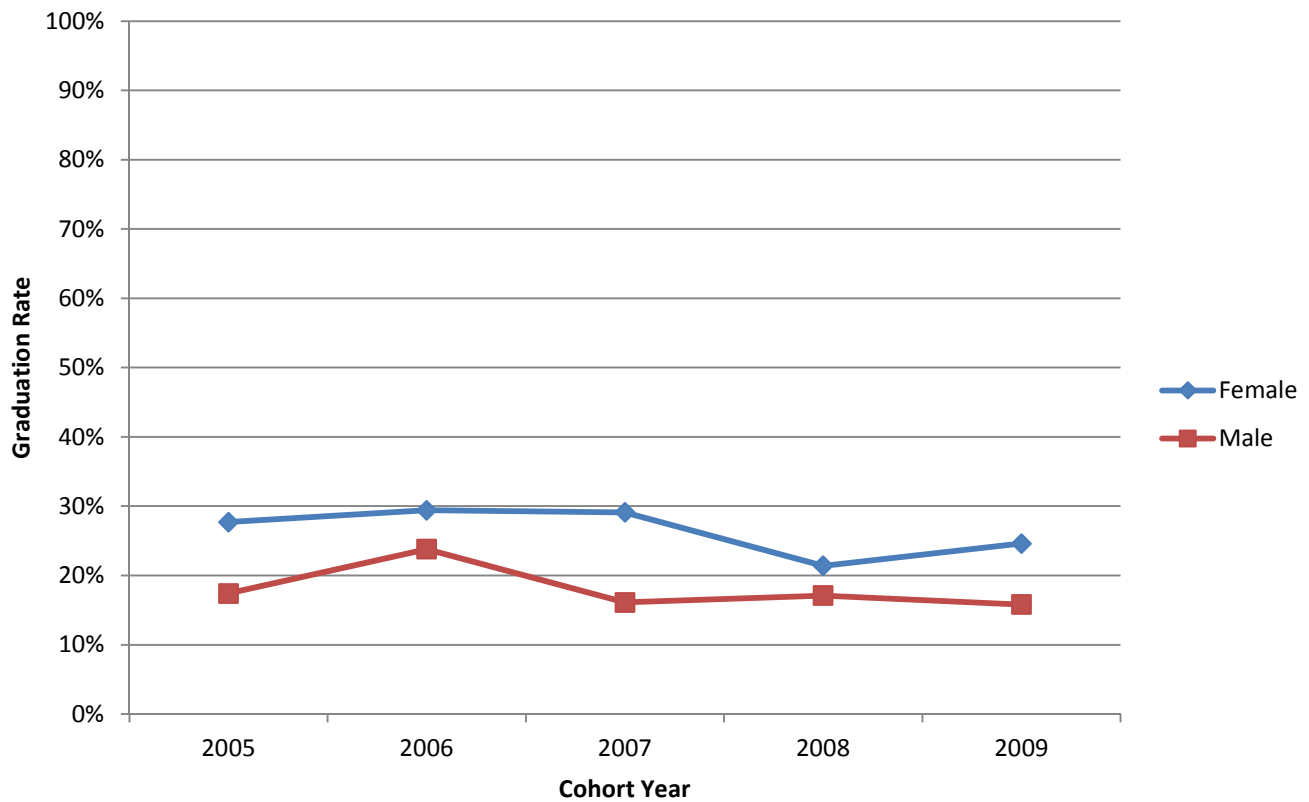

## Middletown Campus Graduation Rates, by Gender\* (2005 - 2009 Cohorts)

Graduation Rates, by Gender					
	2005	2006	2007	2008	2009
Female	27.7%	29.4%	29.1%	21.4%	24.6%
Male	17.4%	23.8%	16.1%	17.1%	15.8%

\*Graduation rates are calculated using cohorts of first-time, full-time, bachelor's degree-seeking undergraduates and refer to the percentage of students who complete a degree within 6 years.