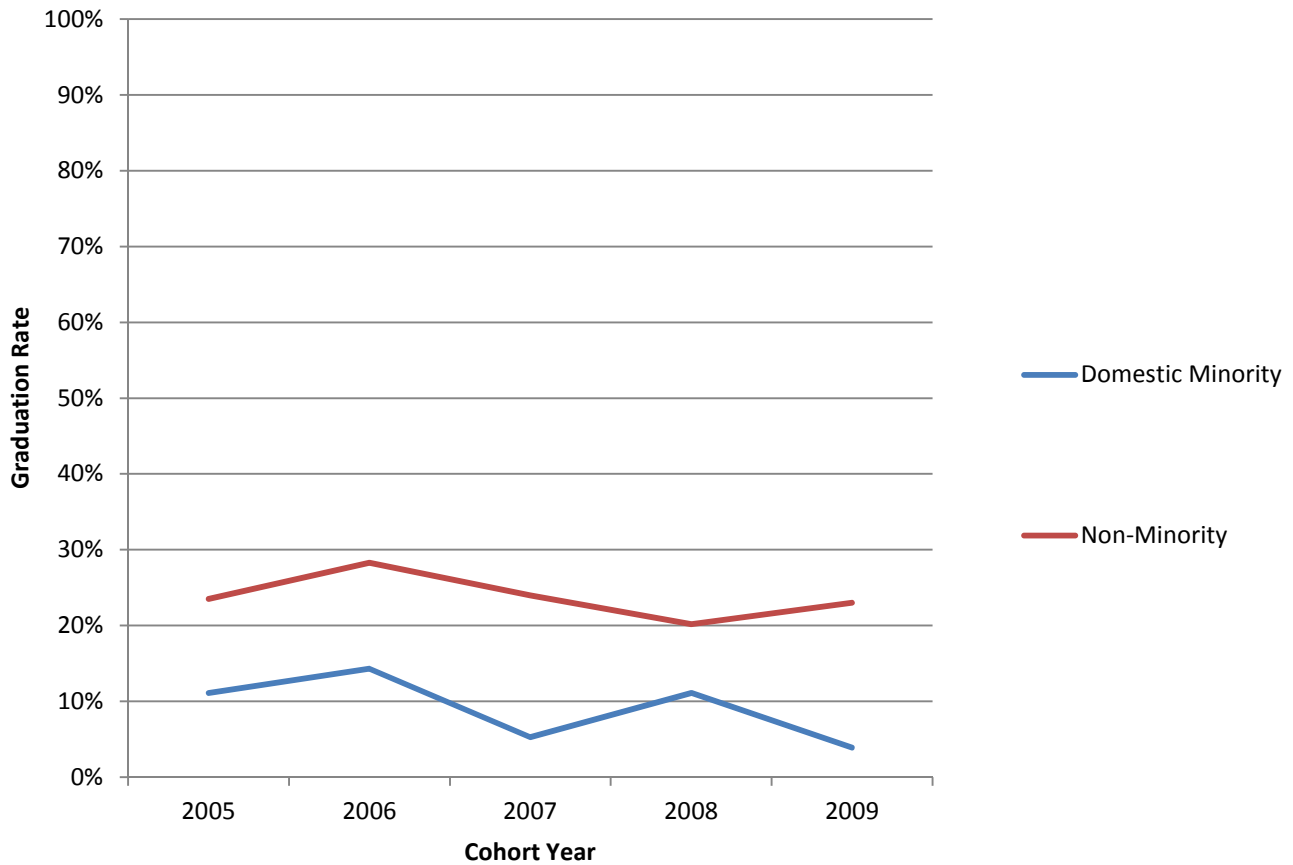

Middletown Campus Graduation Rates, by Domestic Minority Status* (2005 - 2009 Cohorts)

Graduation Rates, by Domestic Minority Status

	2005	2006	2007	2008	2009
Domestic Minority	11.1%	14.3%	5.3%	11.1%	3.9%
Non-Minority	23.5%	28.3%	24.0%	20.2%	23.0%

*Graduation rates are calculated using cohorts of first-time, full-time, bachelor's degree-seeking undergraduates and refer to the percentage of students who complete a degree within 6 years.