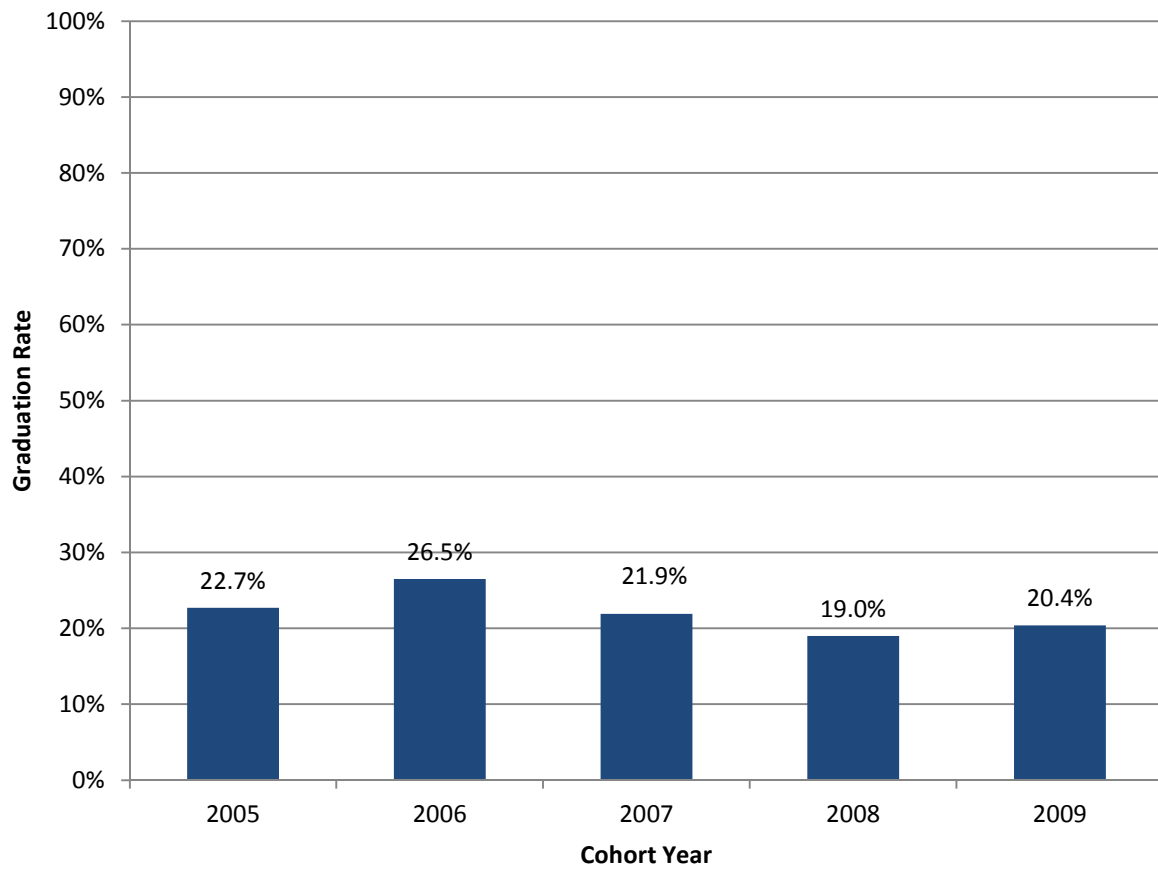

Middletown Campus Graduation Rates, Overall* (2005 - 2009 Cohorts)

*Graduation rates are calculated using cohorts of first-time, full-time, bachelor's degree-seeking undergraduates and refer to the percentage of students who complete a degree within 6 years.