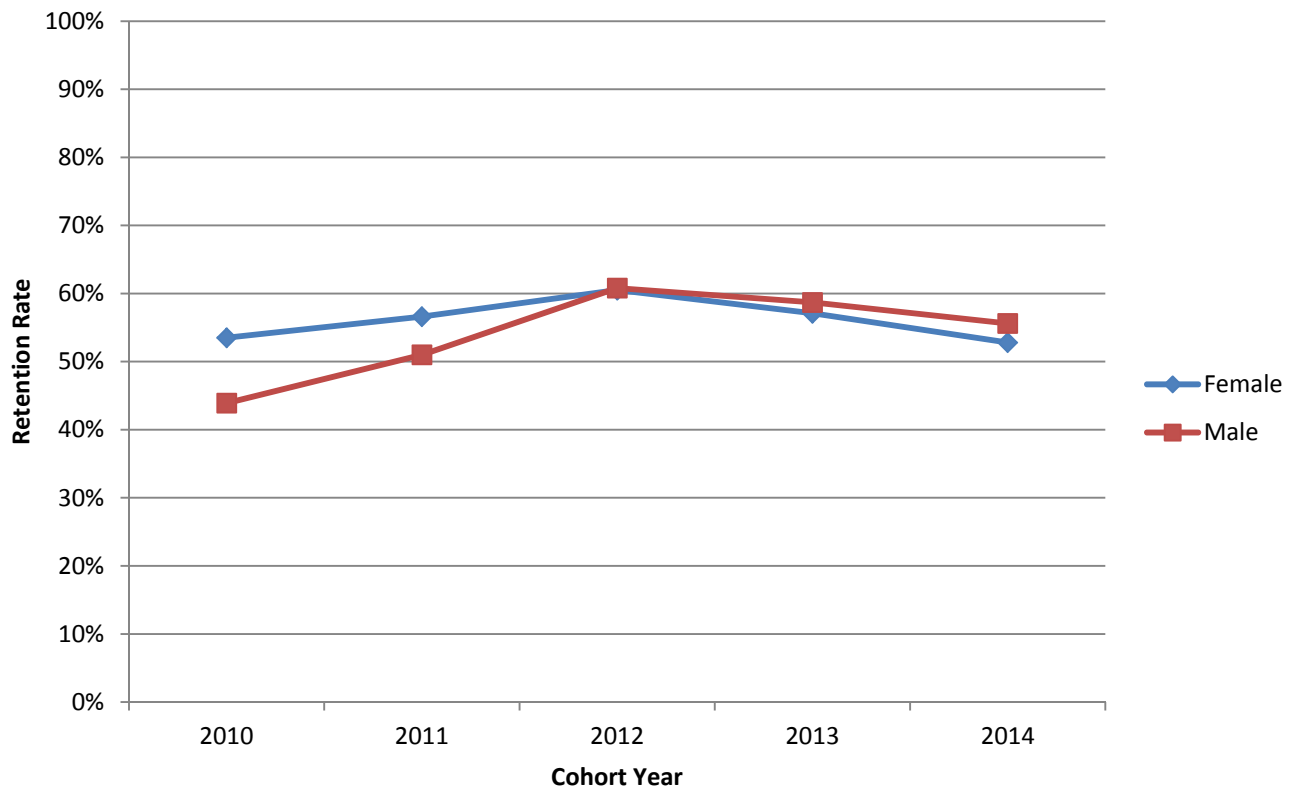

Middletown Campus Retention Rates, by Gender* (2010 - 2014 Cohorts)

	2010	2011	2012	2013	2014
Female	53.5%	56.6%	60.5%	57.1%	52.8%
Male	43.9%	51.0%	60.8%	58.7%	55.6%

*Retention rates reflect the number of first-time, full-time bachelor's degree-seeking undergraduates who are enrolled at Miami University one year later (i.e., freshman to sophomore year).