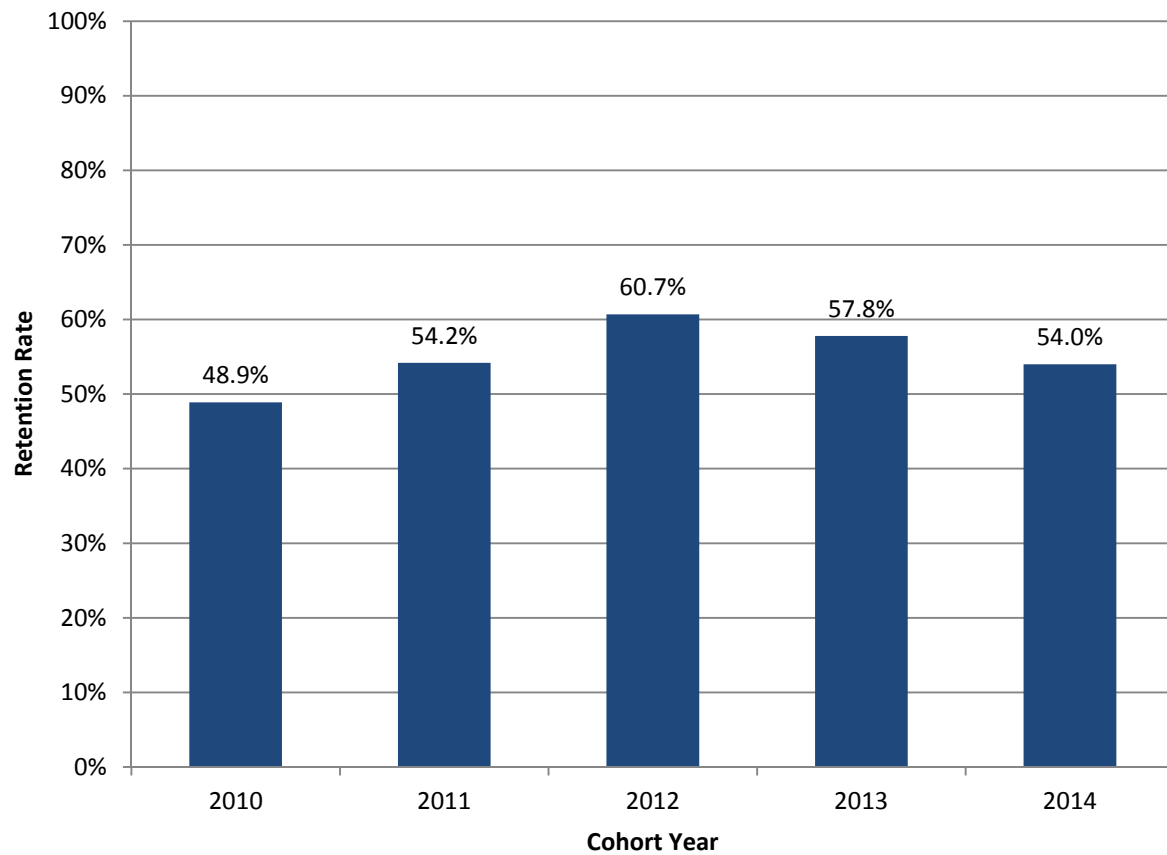

Middletown Campus Retention Rates, Overall* (2010 - 2014 Cohorts)

*Retention rates reflect the number of first-time, full-time bachelor's degree-seeking undergraduates who are enrolled at Miami University one year later (i.e., freshman to sophomore year).