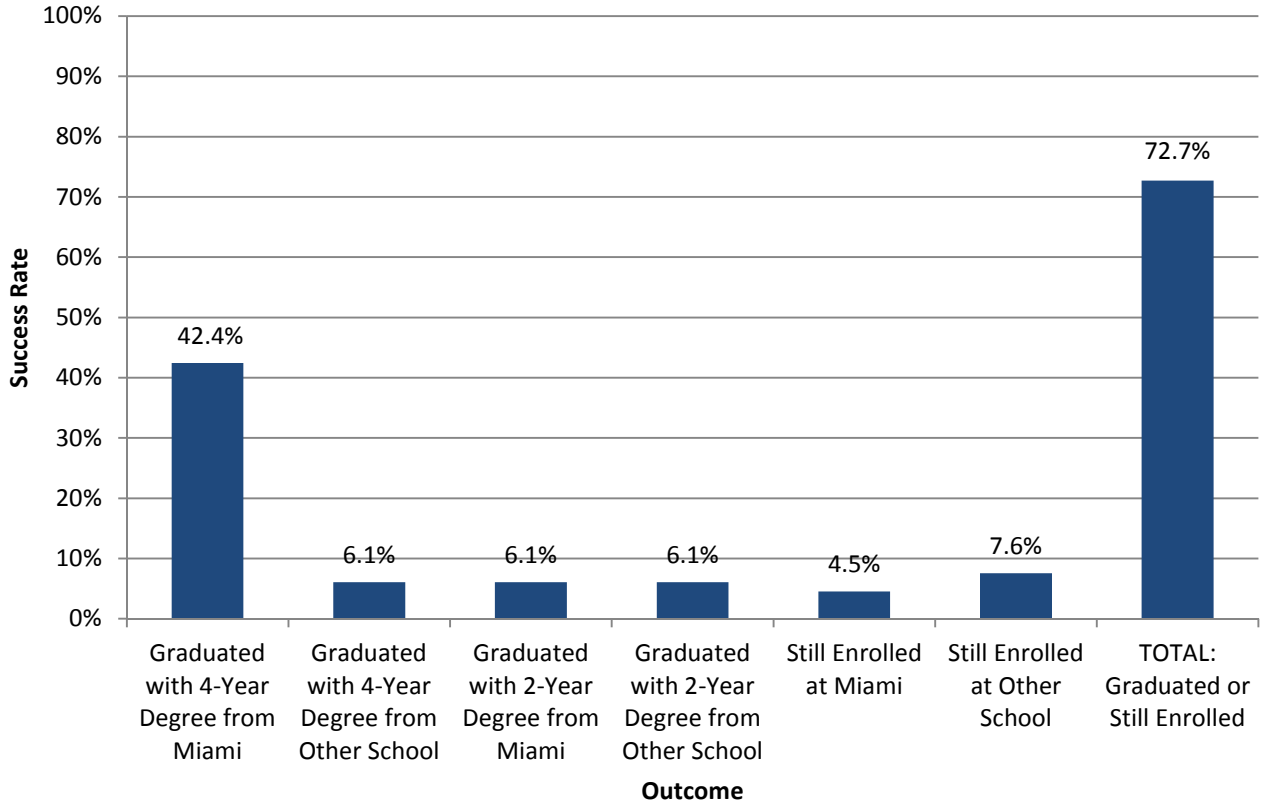

Middletown Campus Success Rates* Full-Time Undergraduate Transfer Students (2009 Cohort)

*Success rates reflect the number of degree-seeking undergraduates who, after 6 years, have graduated with a degree or are still enrolled at an institution of higher learning, regardless of whether the degree/enrollment is at Miami University or another college or university.

SOURCE: National Student Clearinghouse