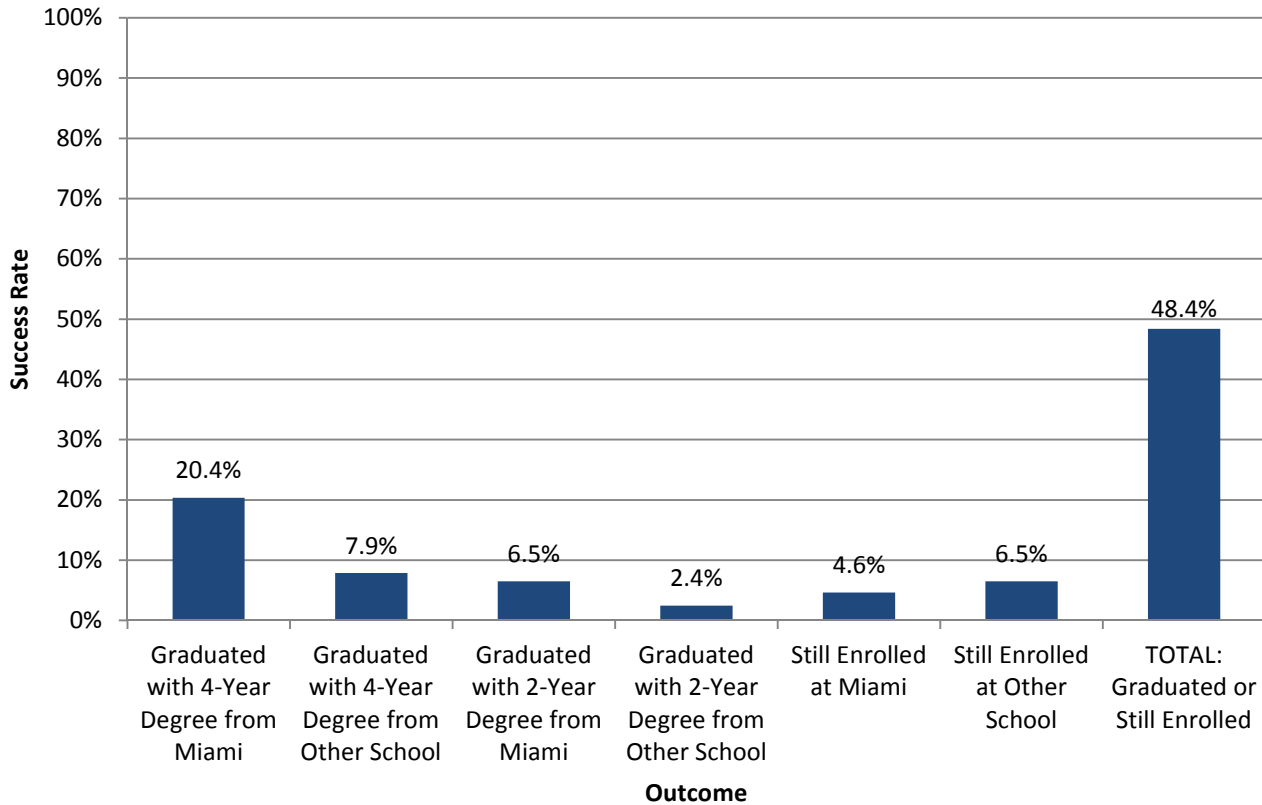

Middletown Campus Success Rates* First-Time, Full-Time Undergraduates (2009 Cohort)

*Success rates reflect the number of degree-seeking undergraduates who, after 6 years, have graduated with a degree or are still enrolled at an institution of higher learning, regardless of whether the degree/enrollment is at Miami University or another college or university.

SOURCE: National Student Clearinghouse