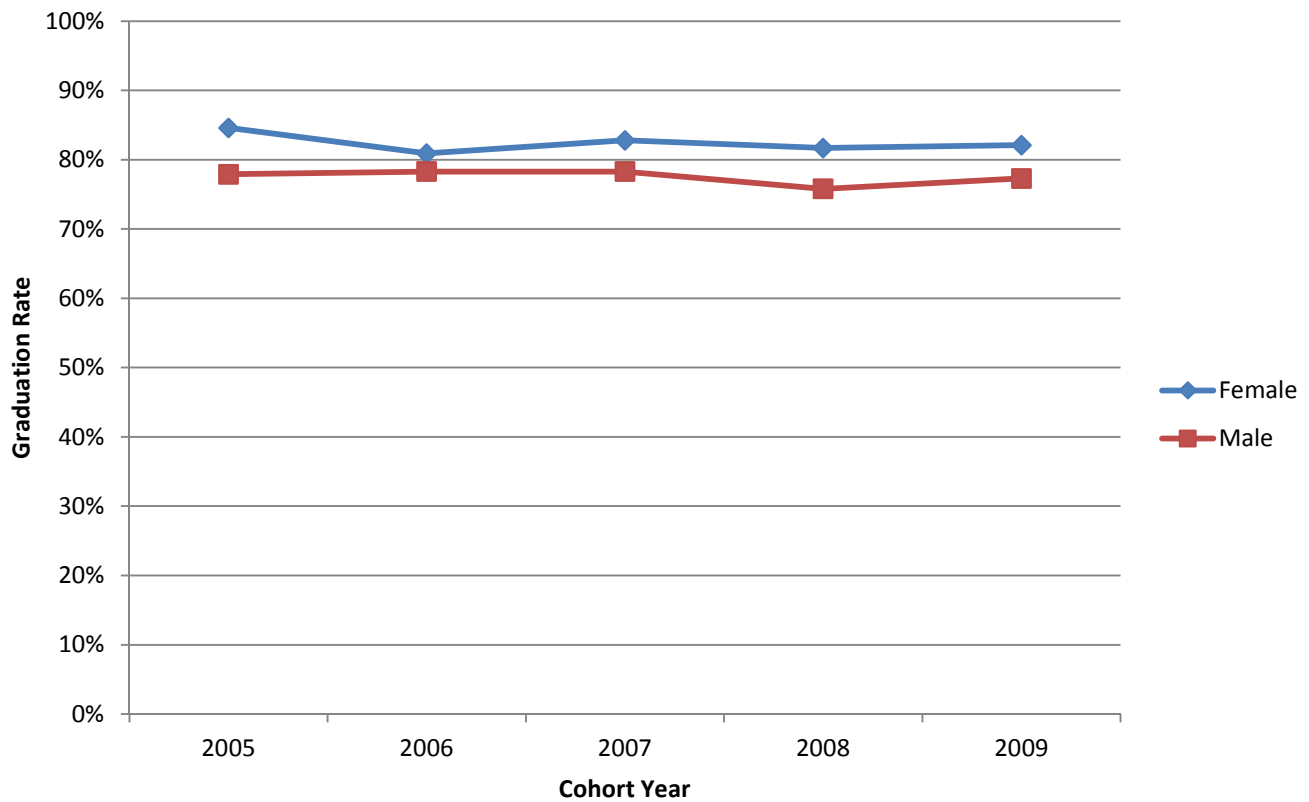

Oxford Campus Graduation Rates, by Gender* (2005 - 2009 Cohorts)

	2005	2006	2007	2008	2009
Female	84.6%	80.9%	82.8%	81.7%	82.1%
Male	77.9%	78.3%	78.3%	75.8%	77.3%

*Consistent with IPEDS reporting, graduation rates are calculated using cohorts of first-time, full-time, degree-seeking undergraduates and refer to the percentage of students who complete a degree within 6 years.