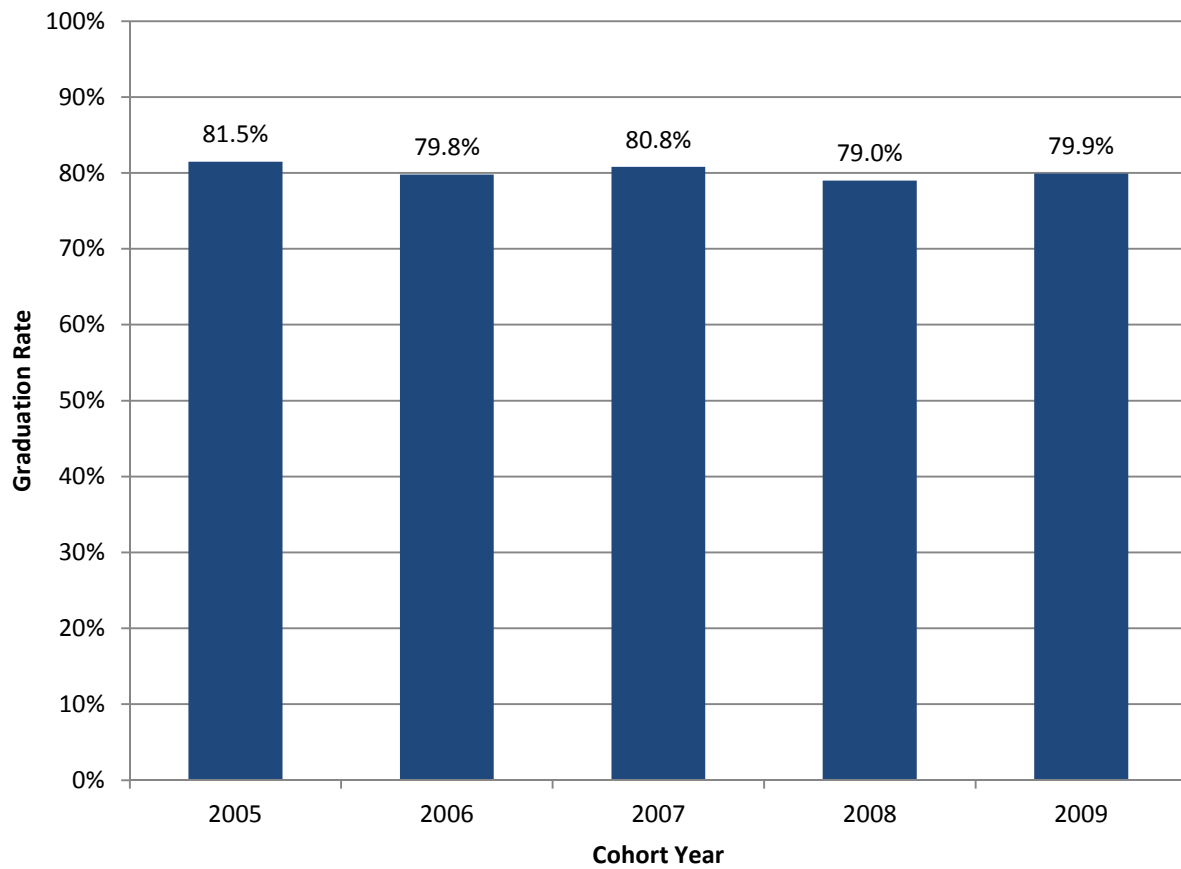

Oxford Campus Graduation Rates, Overall* (2005 - 2009 Cohorts)

*Consistent with IPEDS reporting, graduation rates are calculated using cohorts of first-time, full-time, degree-seeking undergraduates and refer to the percentage of students who complete a degree within 6 years.