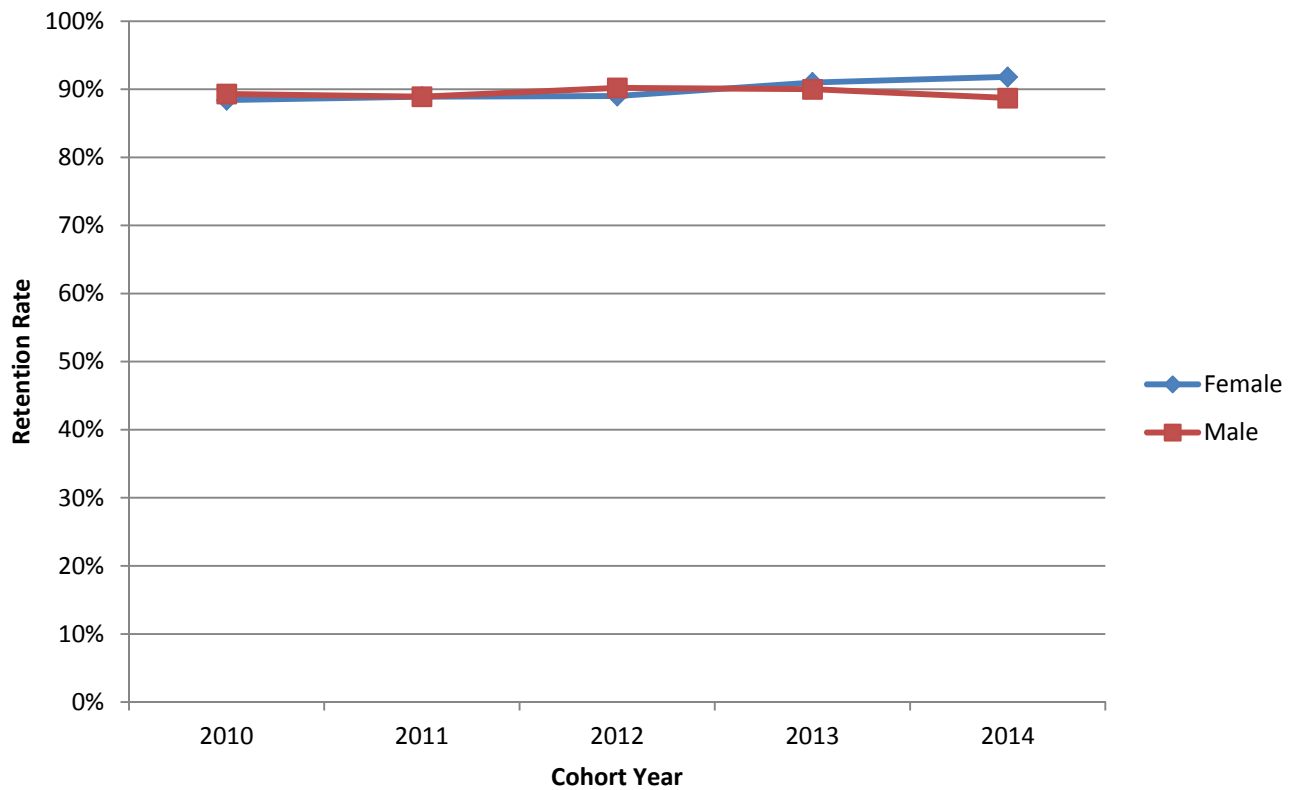

Oxford Campus Retention Rates, by Gender* (2010 - 2014 Cohorts)

Retention Rates, by Gender					
	2010	2011	2012	2013	2014
Female	88.4%	88.9%	89.0%	91.0%	91.8%
Male	89.3%	88.9%	90.2%	90.0%	88.7%

*Retention rates reflect the number of first-time, full-time degree-seeking undergraduates who are enrolled at Miami University one year later (i.e., freshman to sophomore year).