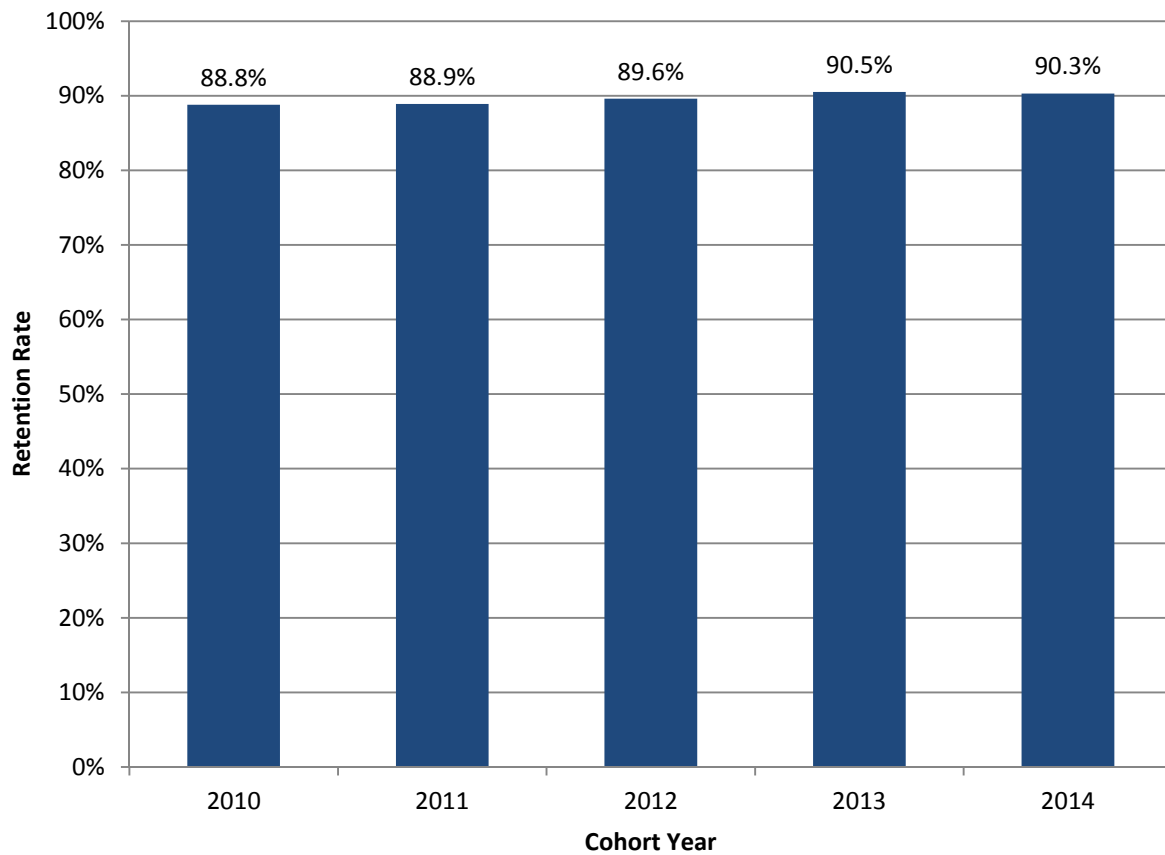

## Oxford Campus Retention Rates, Overall\* (2010 - 2014 Cohorts)

\*Retention rates reflect the number of first-time, full-time degree-seeking undergraduates who are enrolled at Miami University one year later (i.e., freshman to sophomore year).