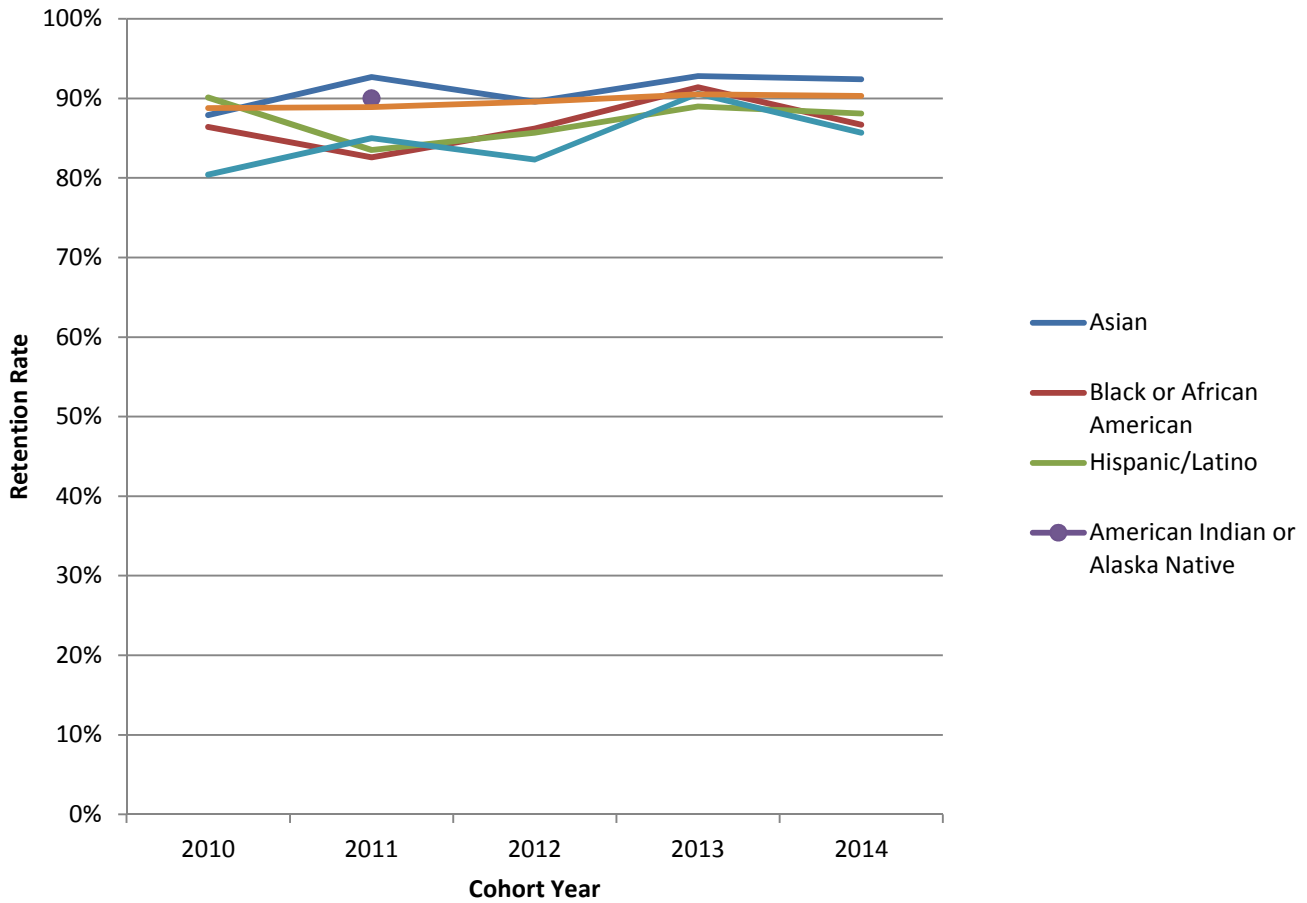

Oxford Campus Retention Rates, by Race and Ethnicity* (2010 - 2014 Cohorts)

*Retention rates reflect the number of first-time, full-time degree-seeking undergraduates who are enrolled at Miami University one year later (i.e., freshman to sophomore year).