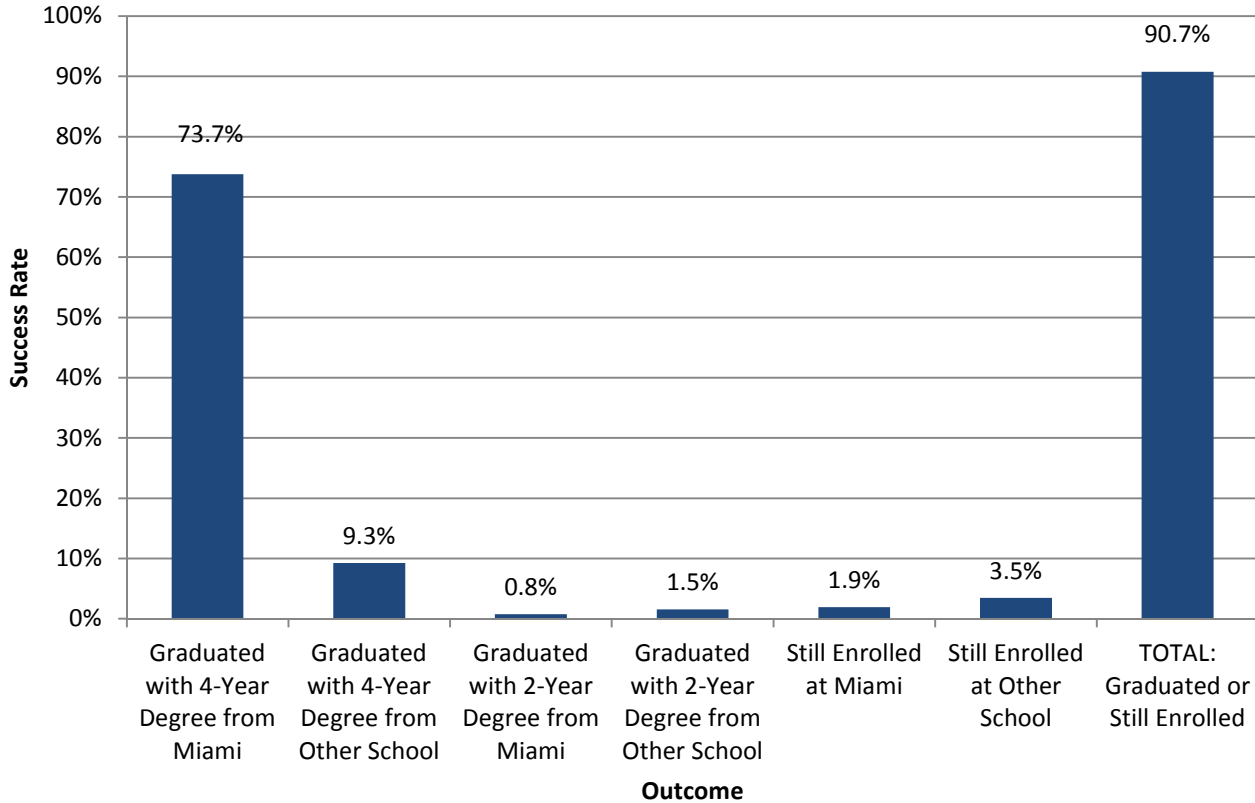

Oxford Campus Success Rates* Full-Time Undergraduate Transfer Students (2009 Cohort)

*Success rates reflect the number of degree-seeking undergraduates who, after 6 years, have graduated with a degree or are still enrolled at an institution of higher learning, regardless of whether the degree/enrollment is at Miami University or another college or university.

SOURCE: National Student Clearinghouse