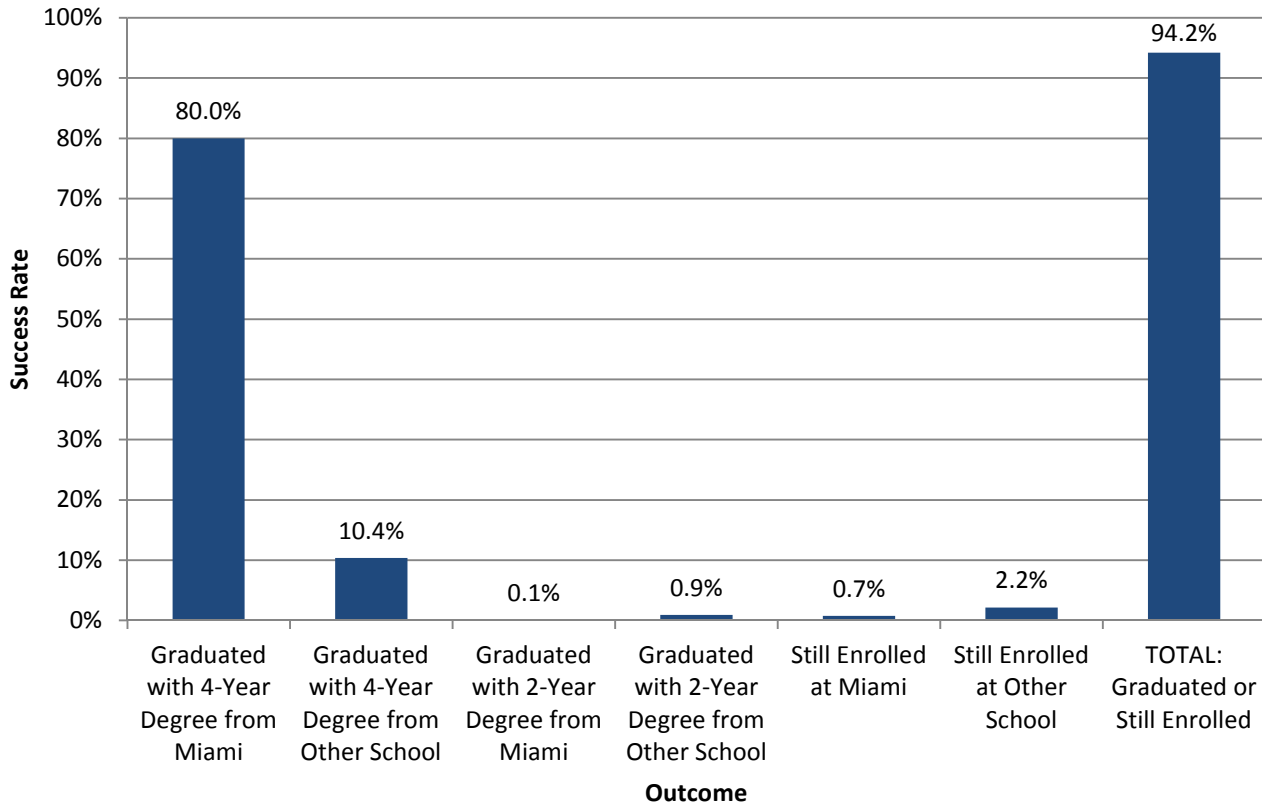

Oxford Campus Success Rates* First-Time, Full-Time Undergraduates (2009 Cohort)

*Success rates reflect the number of degree-seeking undergraduates who, after 6 years, have graduated with a degree or are still enrolled at an institution of higher learning, regardless of whether the degree/enrollment is at Miami University or another college or university.

SOURCE: National Student Clearinghouse