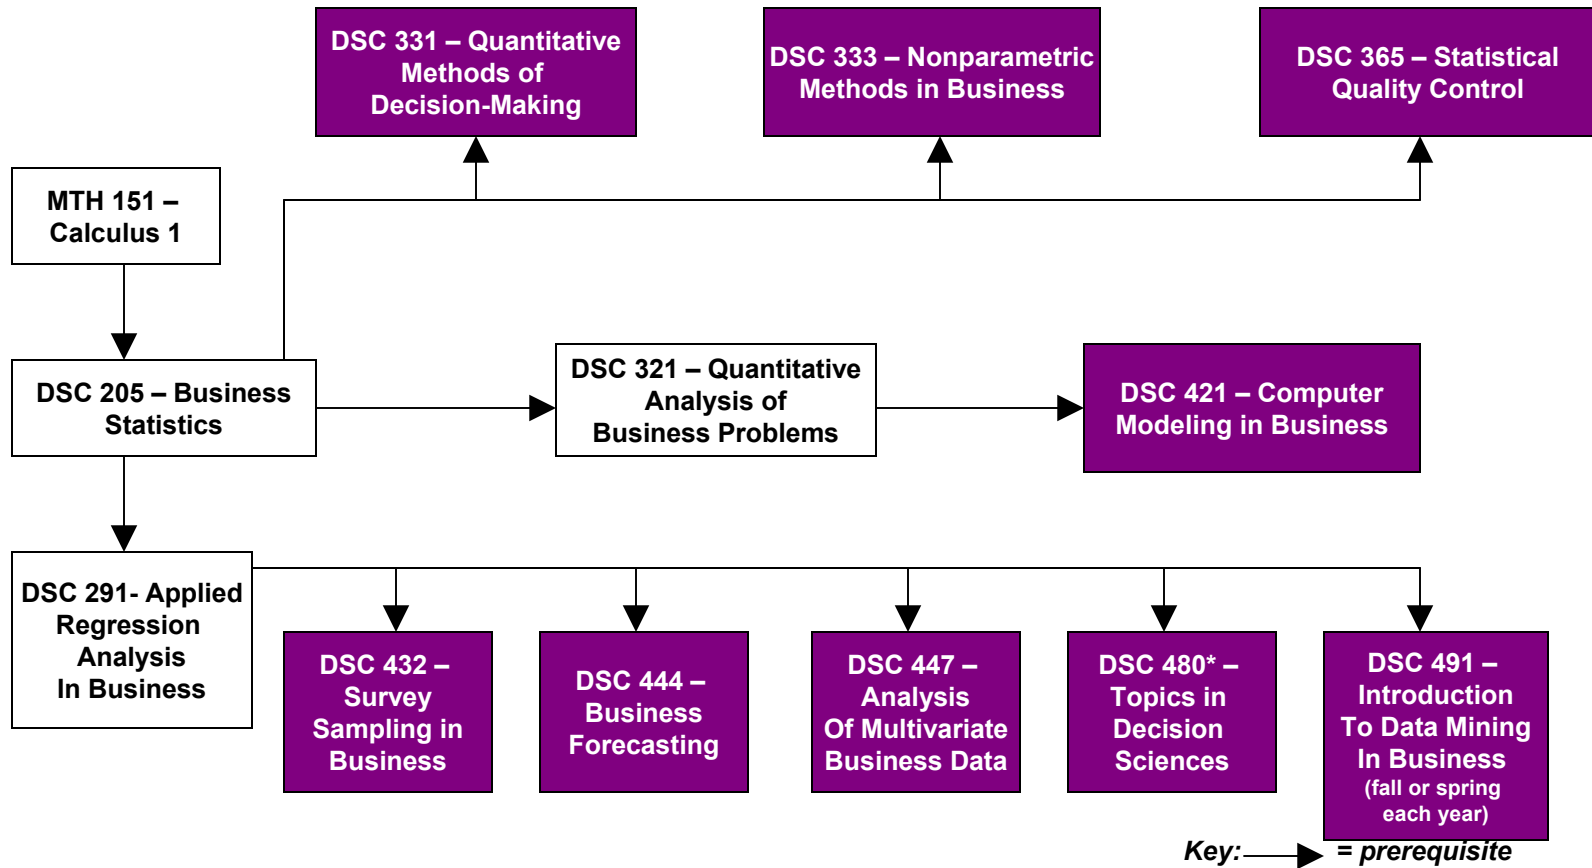

Decision Sciences Minor Requirements

Required: MTH 151, DSC 205, DSC 291, DSC 321

Choose 3 credit hours from the following: DSC 331, DSC 333, DSC 365, DSC 421, DSC 432, DSC 444, DSC 447, DSC 491, DSC 480* (*1-3 credit hours; prerequisite is DSC 291 or the permission of the instructor)