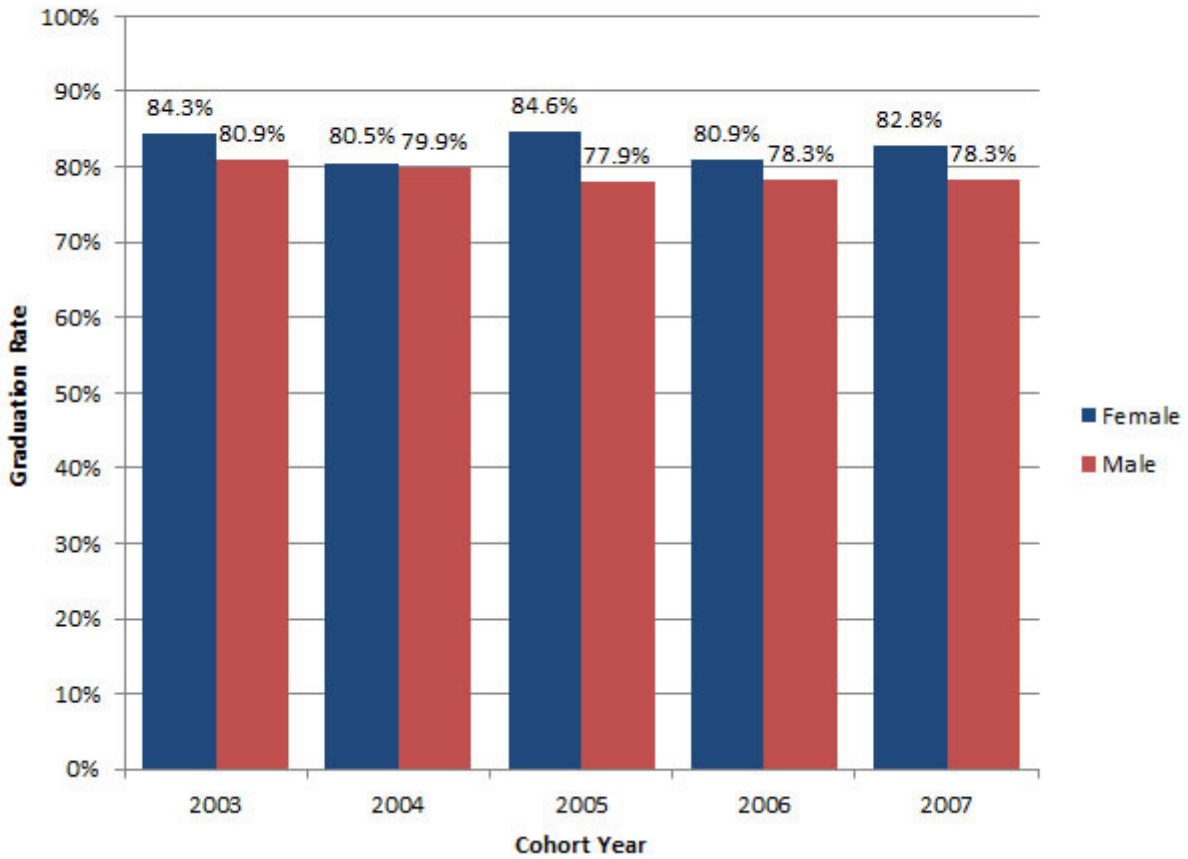

## Graduation Rates, by Gender\* (2003 - 2007 Cohorts)

\*Consistent with IPEDS reporting, graduation rates are calculated using cohorts of first-time, full-time, degree-seeking undergraduates and refer to the percentage of students who complete a degree within 6 years.