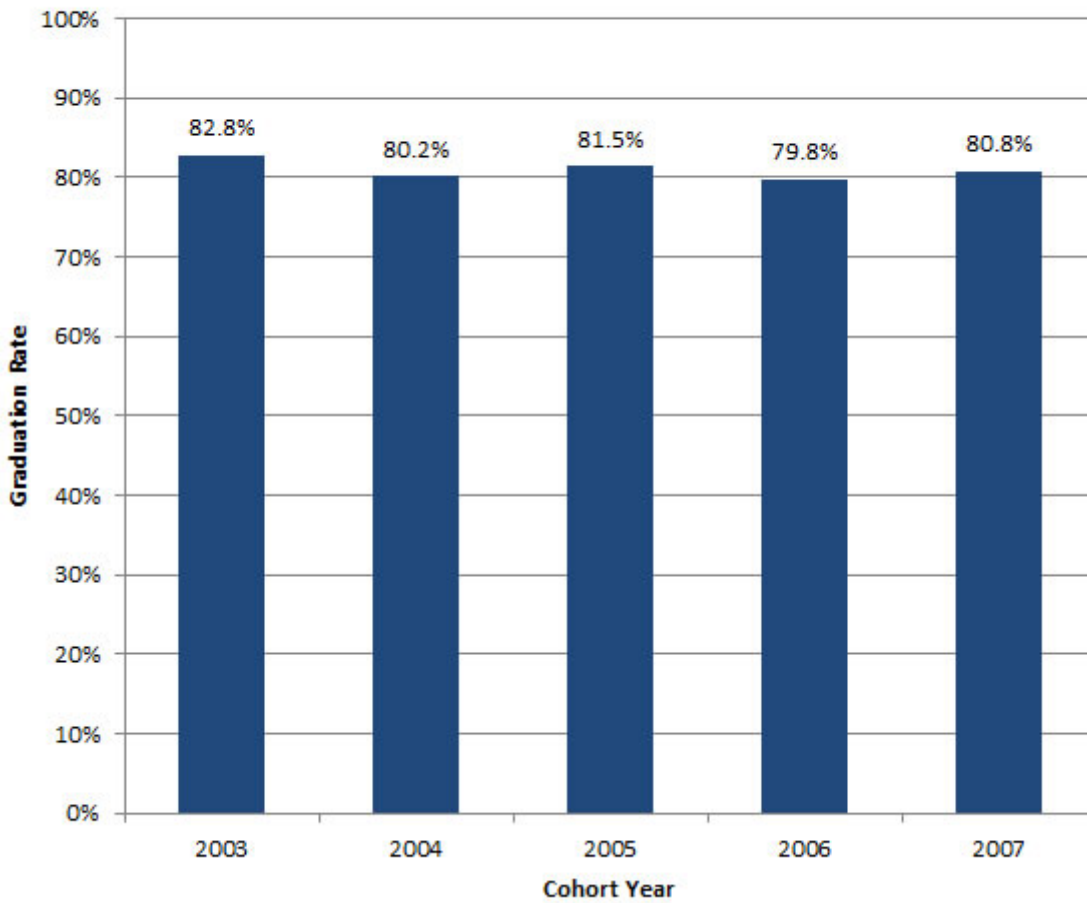

Graduation Rates, Overall* (2003 - 2007 Cohorts)

*Consistent with IPEDS reporting, graduation rates are calculated using cohorts of first-time, full-time, degree-seeking undergraduates and refer to the percentage of students who complete a degree within 6 years.