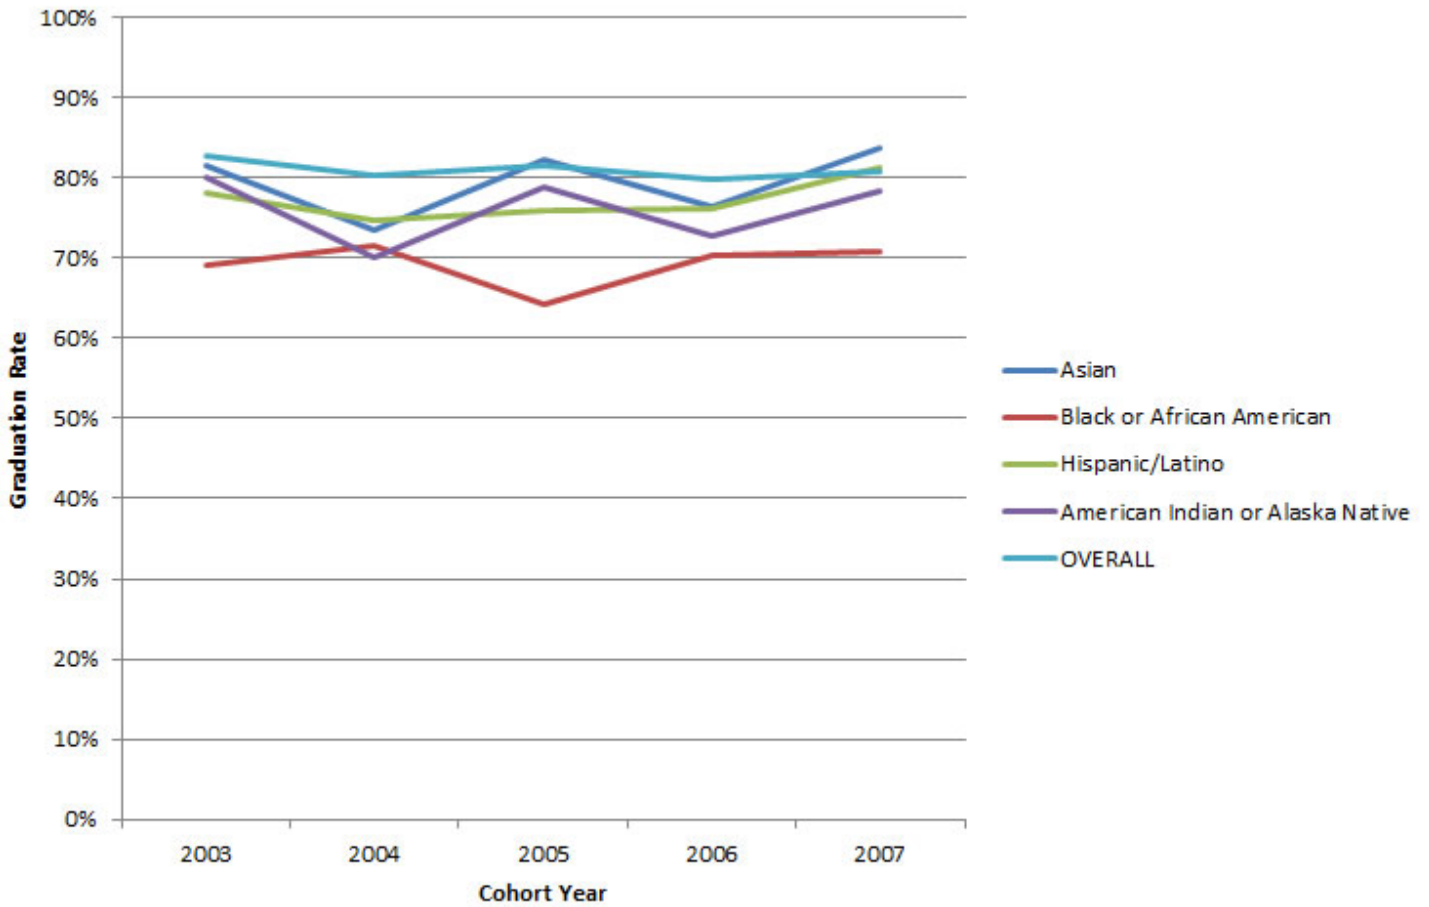

Graduation Rates, by Race and Ethnicity* (2003 - 2007 Cohorts)

*Consistent with IPEDS reporting, graduation rates are calculated using cohorts of first-time, full-time, degree-seeking undergraduates and refer to the percentage of students who complete a degree within 6 years.