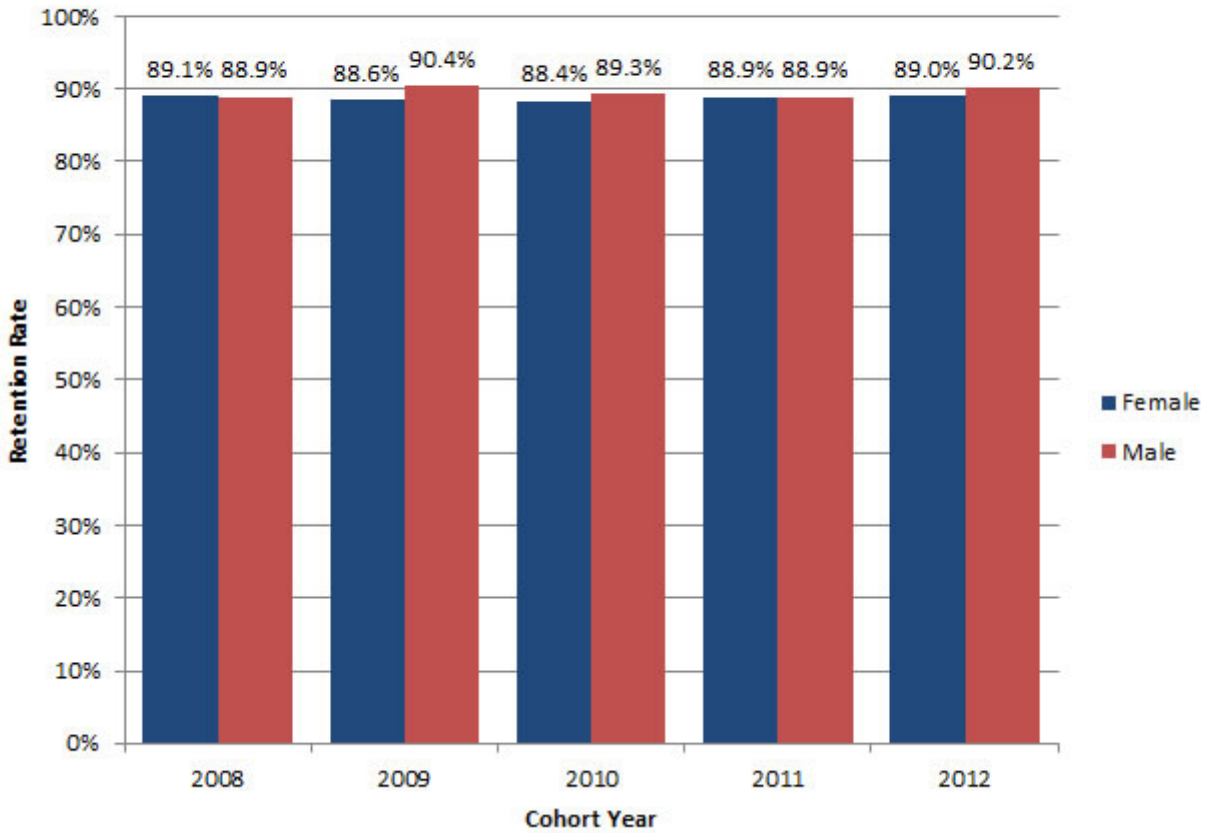

Retention Rates, by Gender* (2008 - 2012 Cohorts)

*Consistent with IPEDS reporting, graduation rates are calculated using cohorts of first-time, full-time, degree-seeking undergraduates and refer to the percentage of students who complete a degree within 6 years.