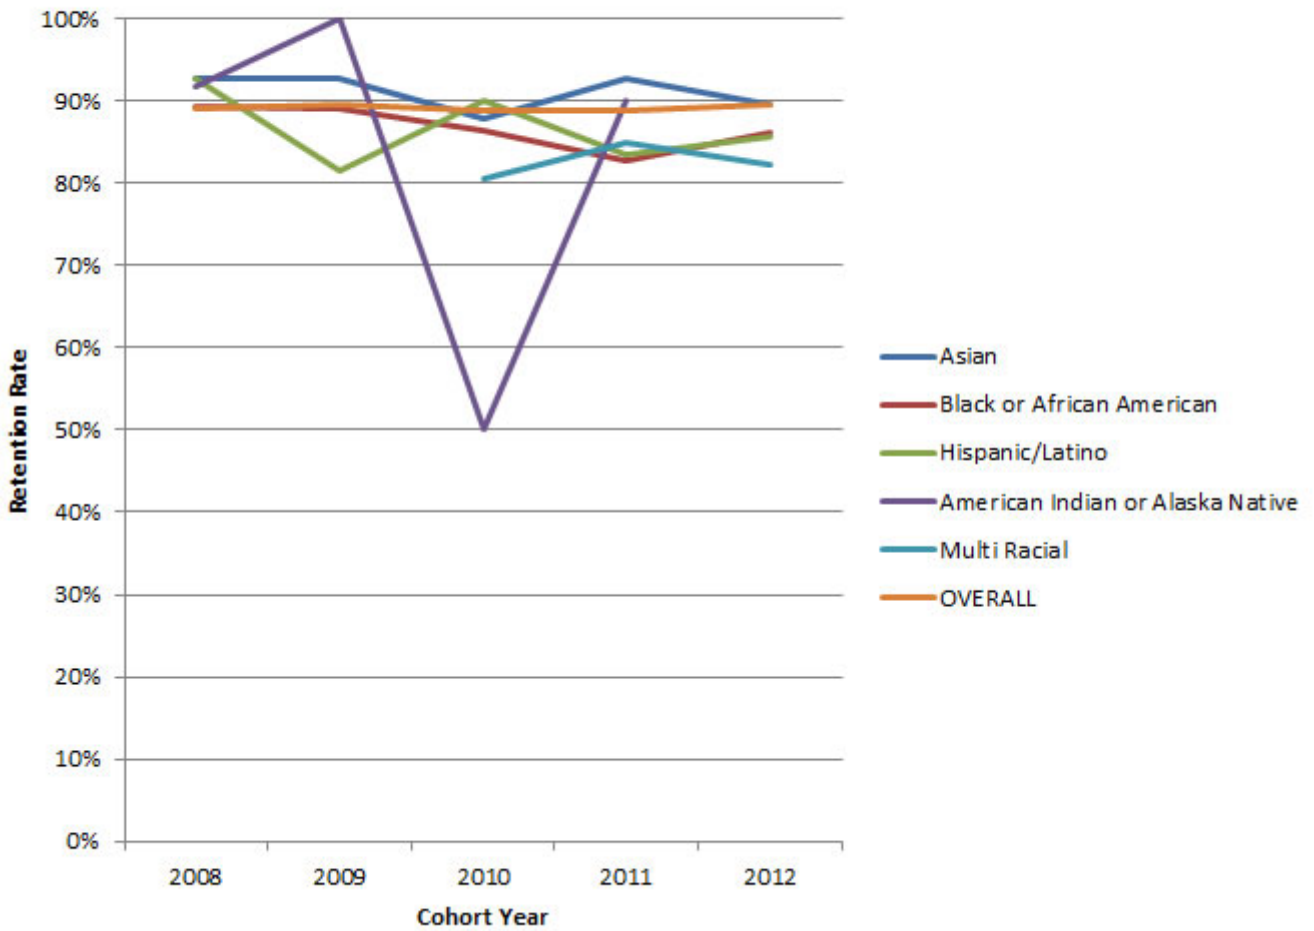

## Retention Rates, by Race and Ethnicity\* (2008 - 2012 Cohorts)

\*Consistent with IPEDS reporting, graduation rates are calculated using cohorts of first-time, full-time, degree-seeking undergraduates and refer to the percentage of students who complete a degree within 6 years.