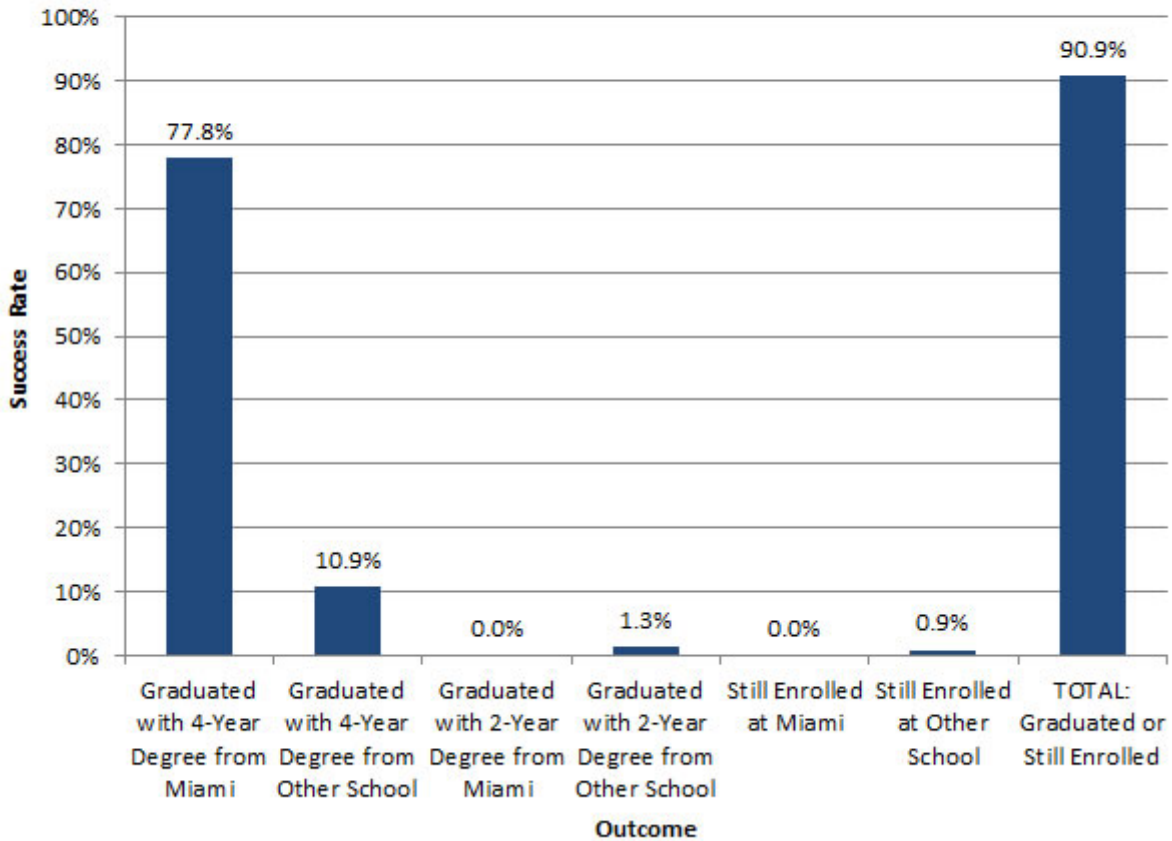

Success Rates*

Full-Time Undergraduate Transfer Students (2007 Cohort)

*Success rates reflect the number of degree-seeking undergraduates who, after 6 years, have graduated with a degree or are still enrolled at an institution of higher learning, regardless of whether the degree/enrollment is at Miami University or another college or university.