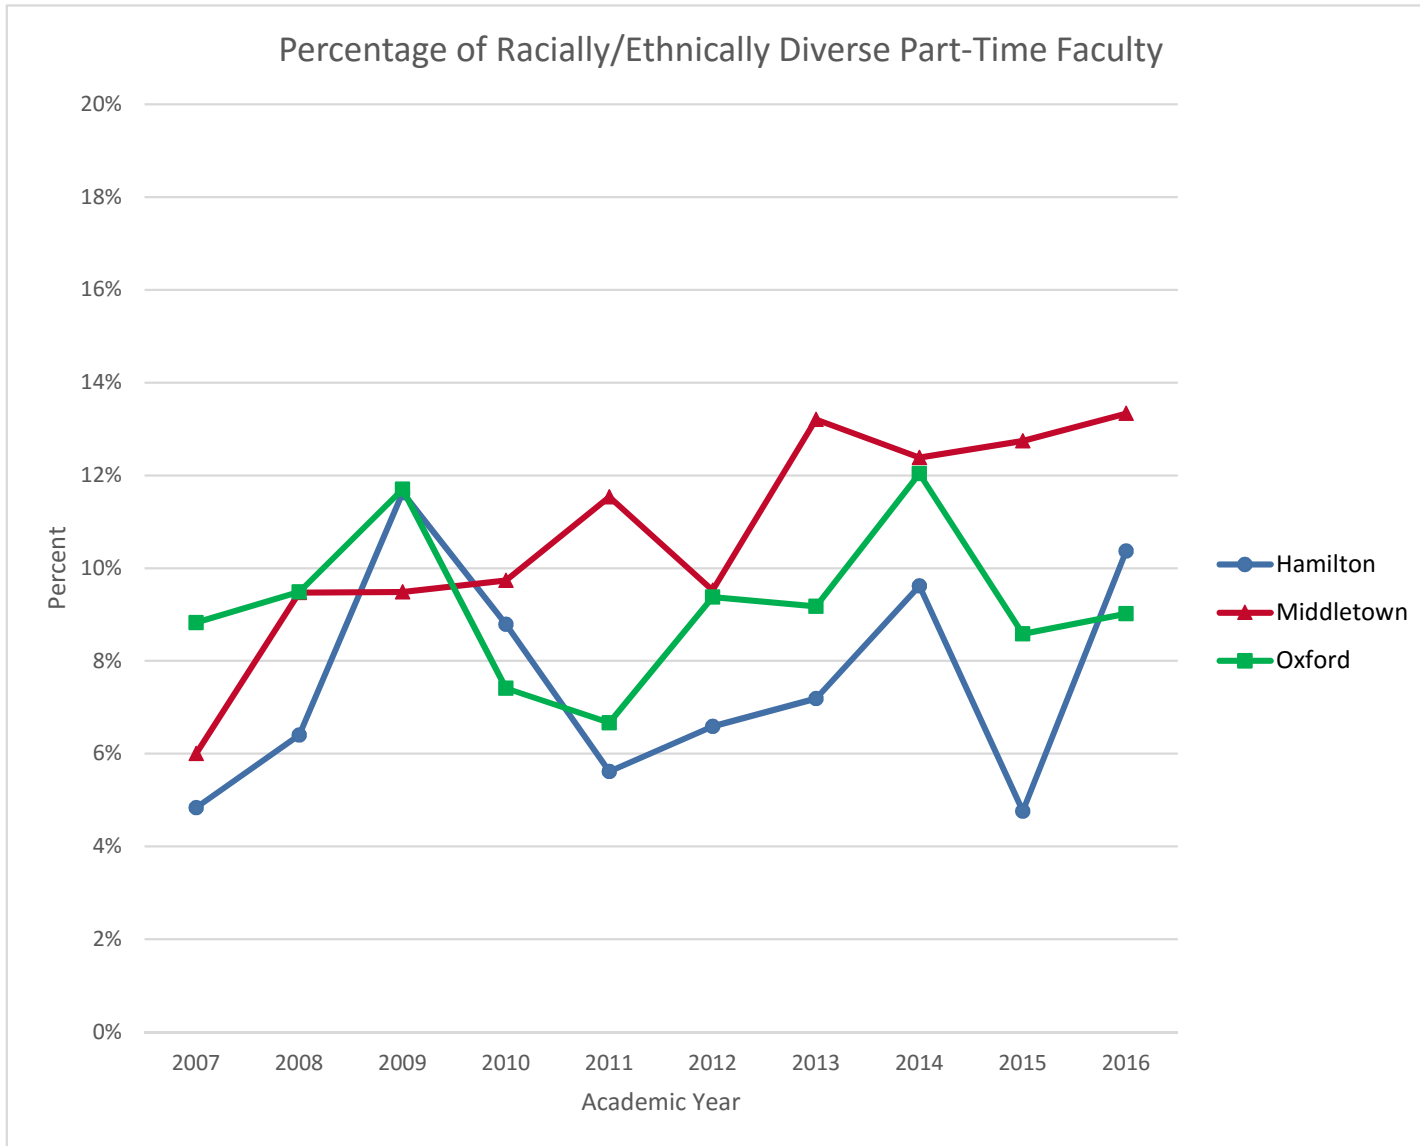

**Miami University Fall 2016 Part-Time Faculty
By Campus, Race/Ethnicity, & Academic Year**

All Campuses

		Academic Year									
		2007	2008	2009	2010	2011	2012	2013	2014	2015	2016
Total faculty		496	494	553	538	552	528	477	477	426	480
Race/Ethnicity											
Black or African American	N	8	16	27	22	19	25	25	26	20	27
	Percent	1.6%	3.2%	4.9%	4.1%	3.4%	4.7%	5.2%	5.5%	4.7%	5.6%
Asian	N	15	15	21	9	12	13	14	20	12	18
	Percent	3.0%	3.0%	3.8%	1.7%	2.2%	2.5%	2.9%	4.2%	2.8%	3.8%
Hispanic/Latino	N	10	9	10	6	4	6	5	6	3	2
	Percent	2.0%	1.8%	1.8%	1.1%	0.7%	1.1%	1.0%	1.3%	0.7%	0.4%
American Indian or Alaska Native	N	3	3	4	3	2	1	1	-	-	-
	Percent	0.6%	0.6%	0.7%	0.6%	0.4%	0.2%	0.2%	0.0%	0.0%	0.0%
Multi Racial	N	NA	NA	NA	NA	NA	-	-	2	1	2
	Percent	NA	NA	NA	NA	NA	0.0%	0.0%	0.4%	0.2%	0.4%
Native Hawaiian or other Pacific Islander	N	NA	NA	NA	NA	NA	-	-	-	-	-
	Percent	NA	NA	NA	NA	NA	0.0%	0.0%	0.0%	0.0%	0.0%
Total racially/ethnically diverse	N	36	43	62	45	40	45	45	54	36	49
	Percent	7.3%	8.7%	11.2%	8.4%	7.2%	8.5%	9.4%	11.3%	8.5%	10.2%