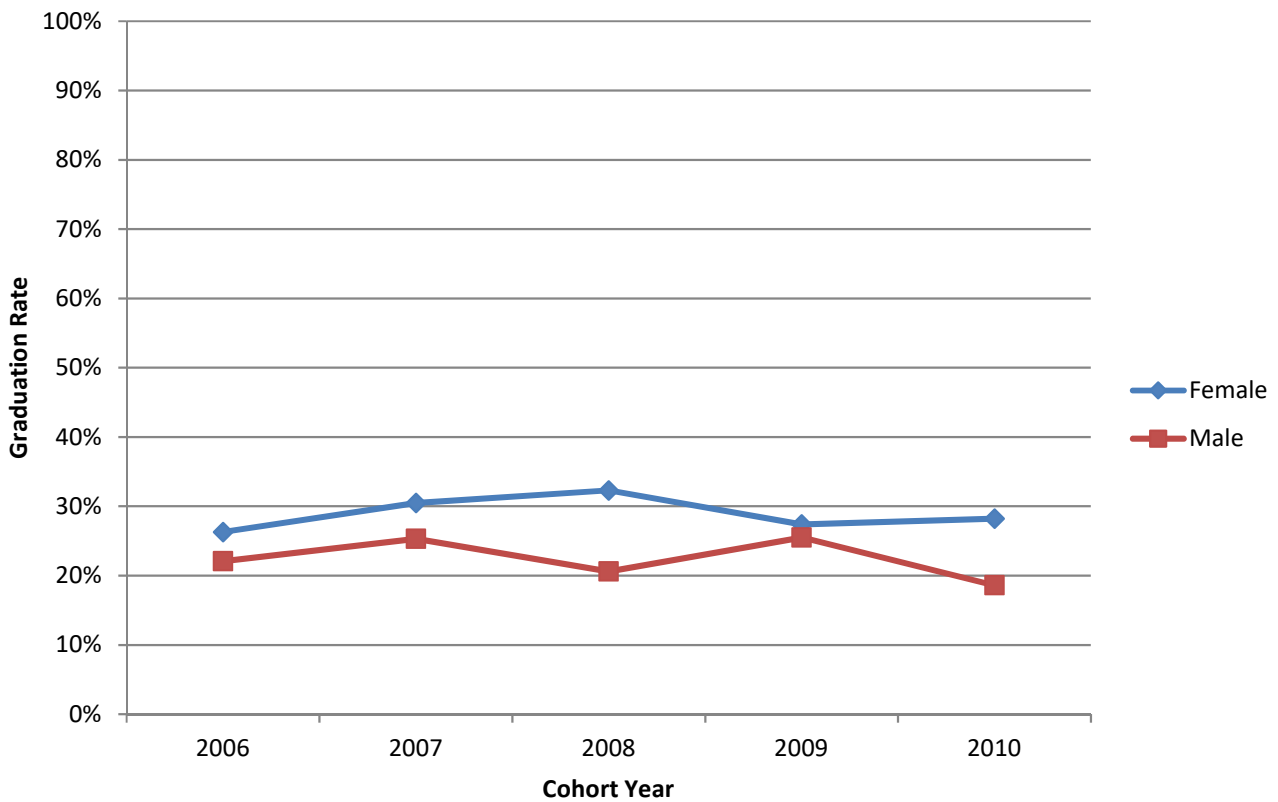

Hamilton Campus Graduation Rates, by Gender* (2006 - 2010 Cohorts)

	2006	2007	2008	2009	2010
Female	26.3%	30.5%	32.3%	27.4%	28.2%
Male	22.1%	25.3%	20.6%	25.5%	18.6%

*Graduation rates are calculated using cohorts of first-time, full-time, bachelor's degree-seeking undergraduates and refer to the percentage of students who complete a degree within 6 years.