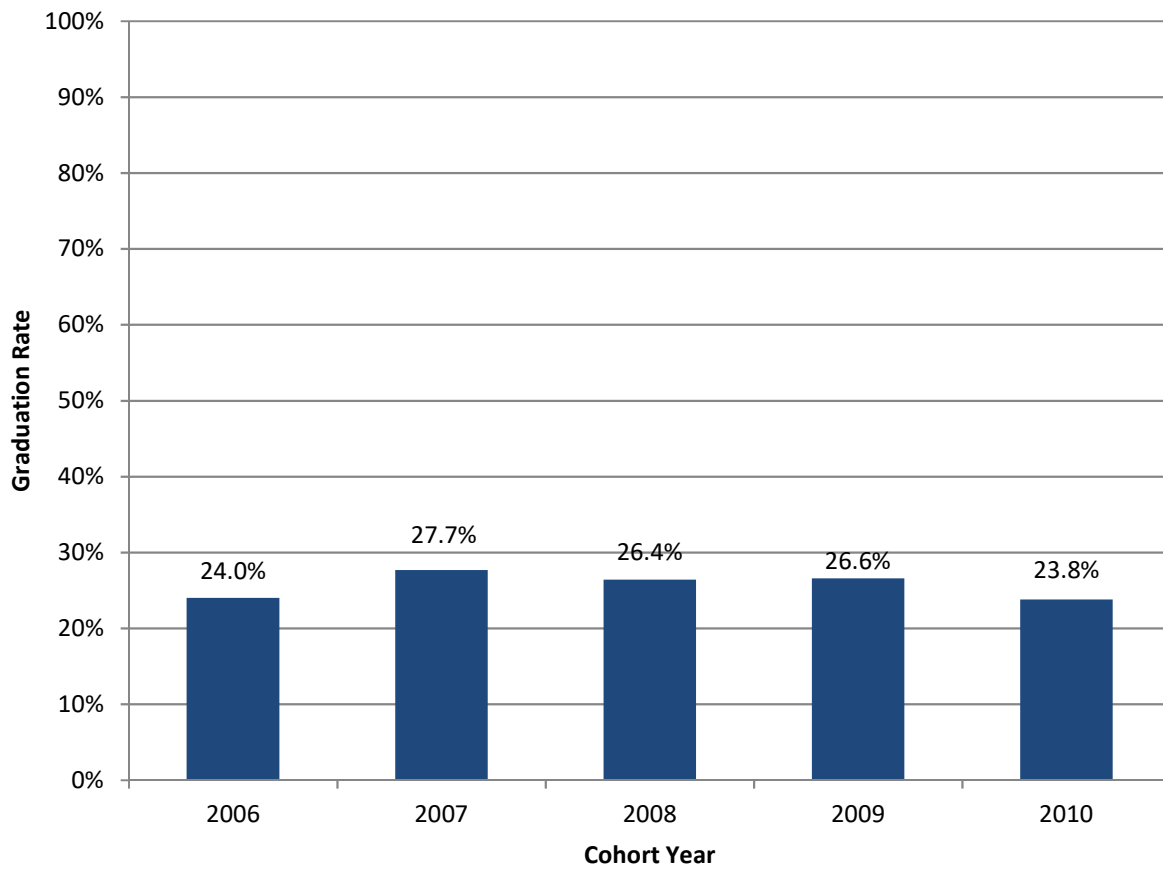

## Hamilton Campus Graduation Rates, Overall\* (2006 - 2010 Cohorts)

\*Graduation rates are calculated using cohorts of first-time, full-time, bachelor's degree-seeking undergraduates and refer to the percentage of students who complete a degree within 6 years.