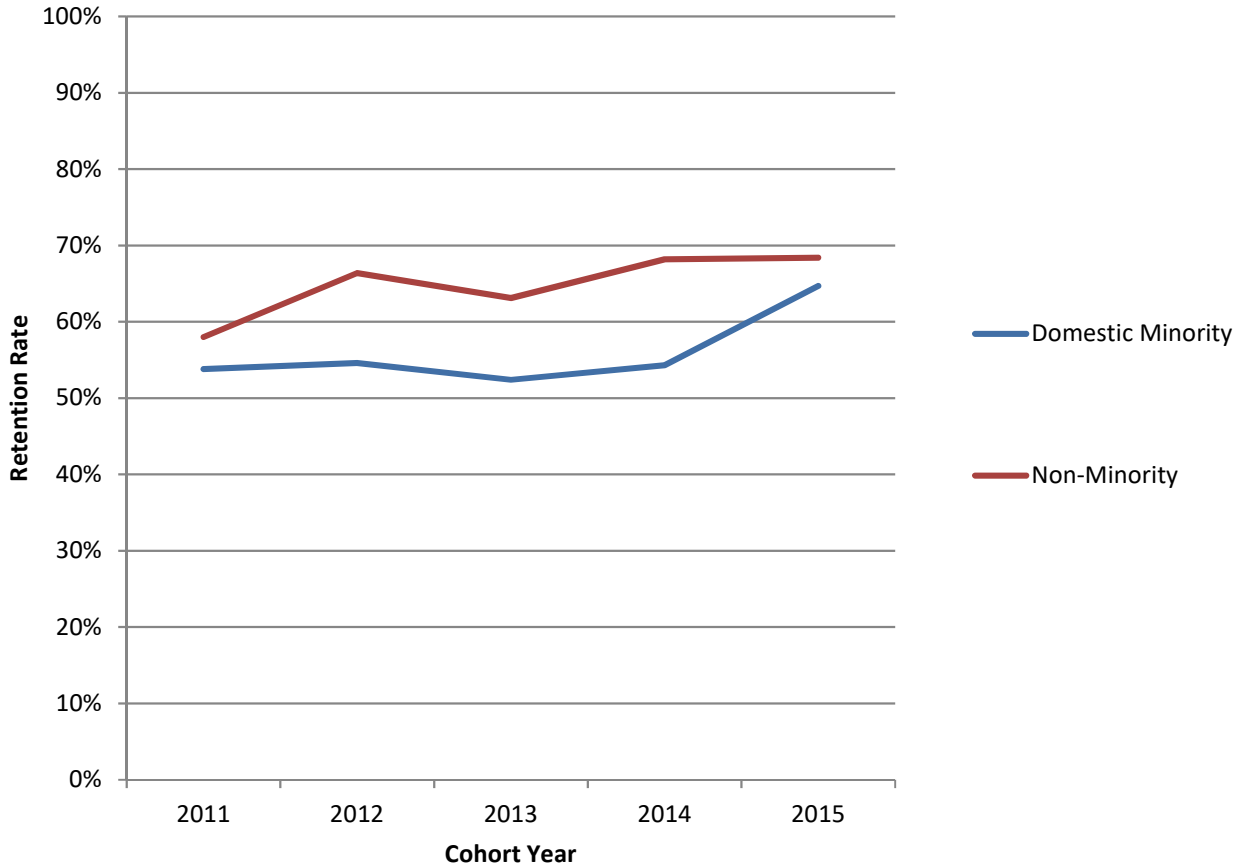

Hamilton Campus Retention Rates, by Domestic Minority Status* (2011 - 2015 Cohorts)

Retention Rates, by Domestic Minority Status

	2011	2012	2013	2014	2015
Domestic Minority	53.8%	54.6%	52.4%	54.3%	64.7%
Non-Minority	58.0%	66.4%	63.1%	68.2%	68.4%

*Retention rates reflect the number of first-time, full-time bachelor's degree-seeking undergraduates who are enrolled at Miami University one year later (i.e., freshman to sophomore year).