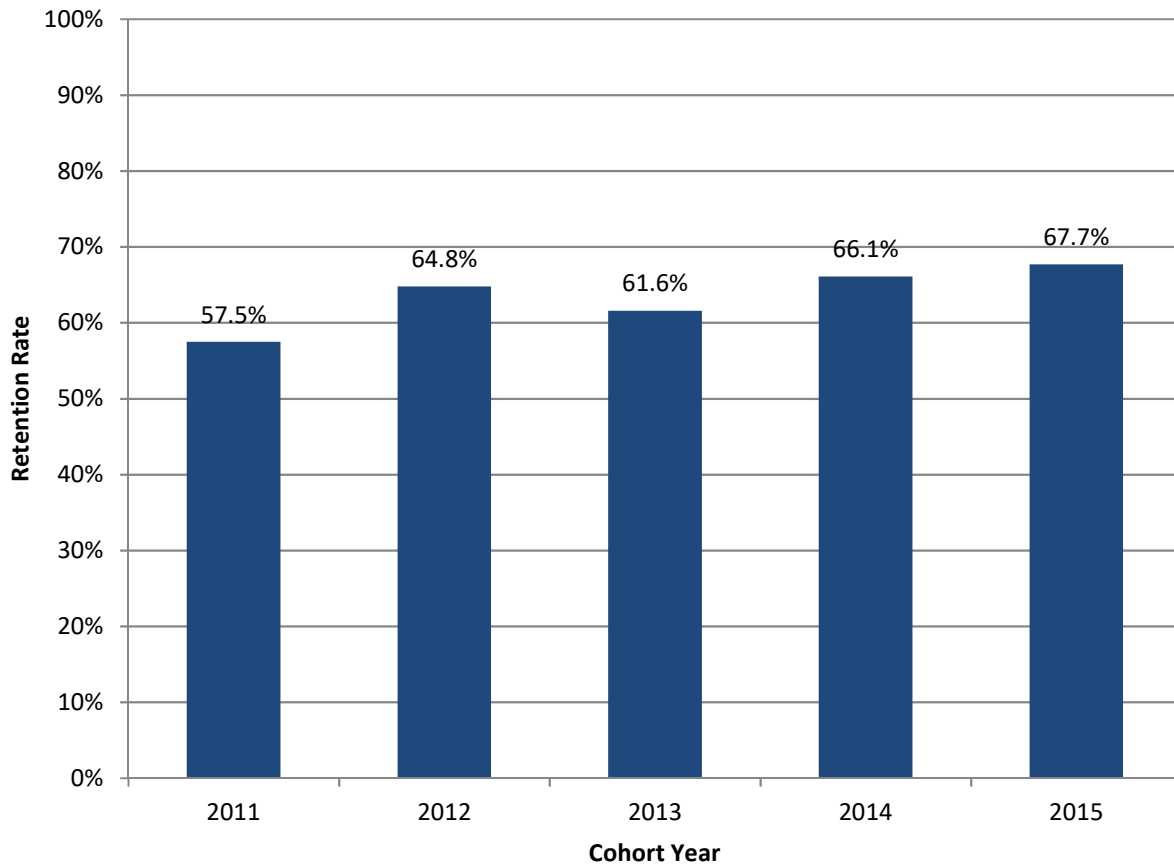

Hamilton Campus Retention Rates, Overall* (2011 - 2015 Cohorts)

*Retention rates reflect the number of first-time, full-time bachelor's degree-seeking undergraduates who are enrolled at Miami University one year later (i.e., freshman to sophomore year).