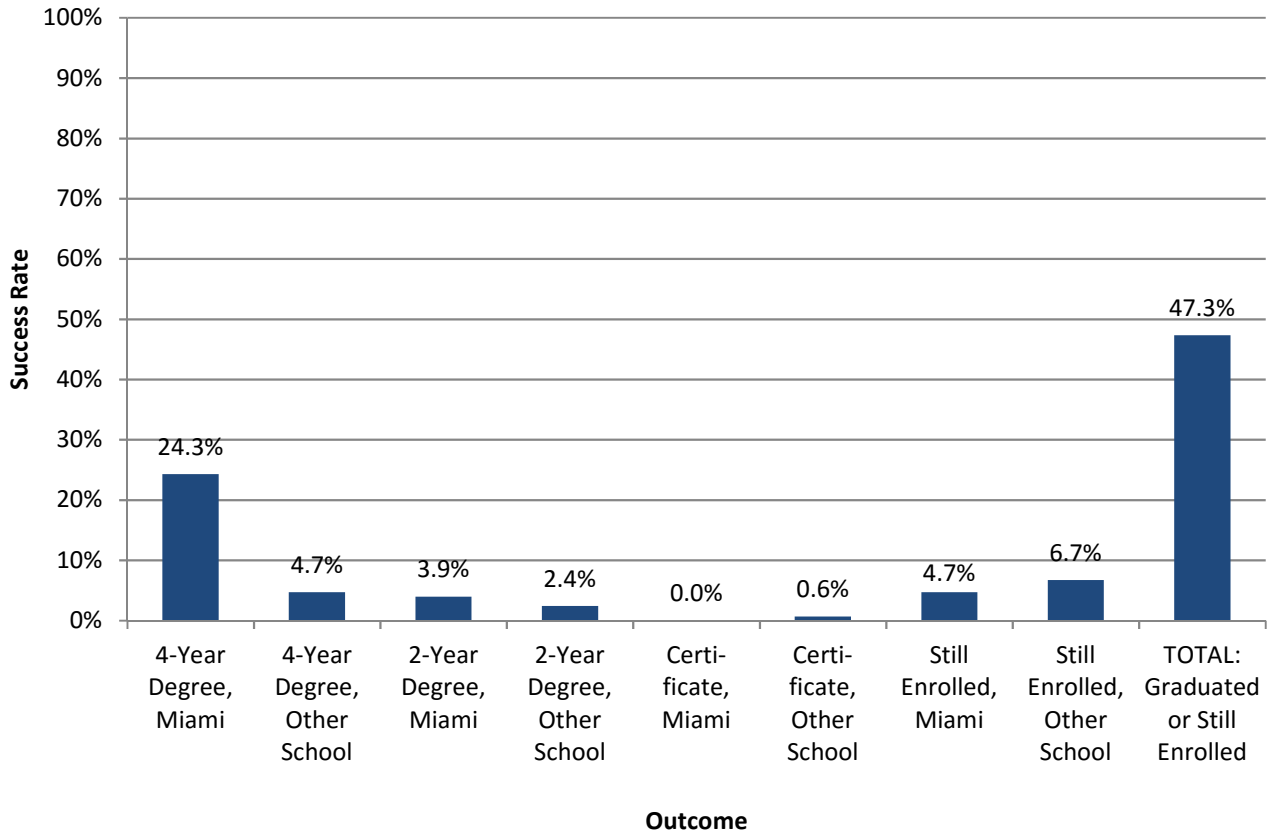

Hamilton Campus Success Rates* First-Time, Full-Time Undergraduates (2010 Cohort)

*Success rates reflect the number of bachelor's degree-seeking undergraduates who, after 6 years, have graduated with a degree or certificate or are still enrolled at an institution of higher learning, regardless of whether the degree/enrollment is at Miami University or another college or university.

Beginning with the fall 2010 cohort, the National Student Clearinghouse began including completion of certificates in the "graduated" portion of the success rates. In previous cohorts, only completion of bachelor's or associate's degrees were included.