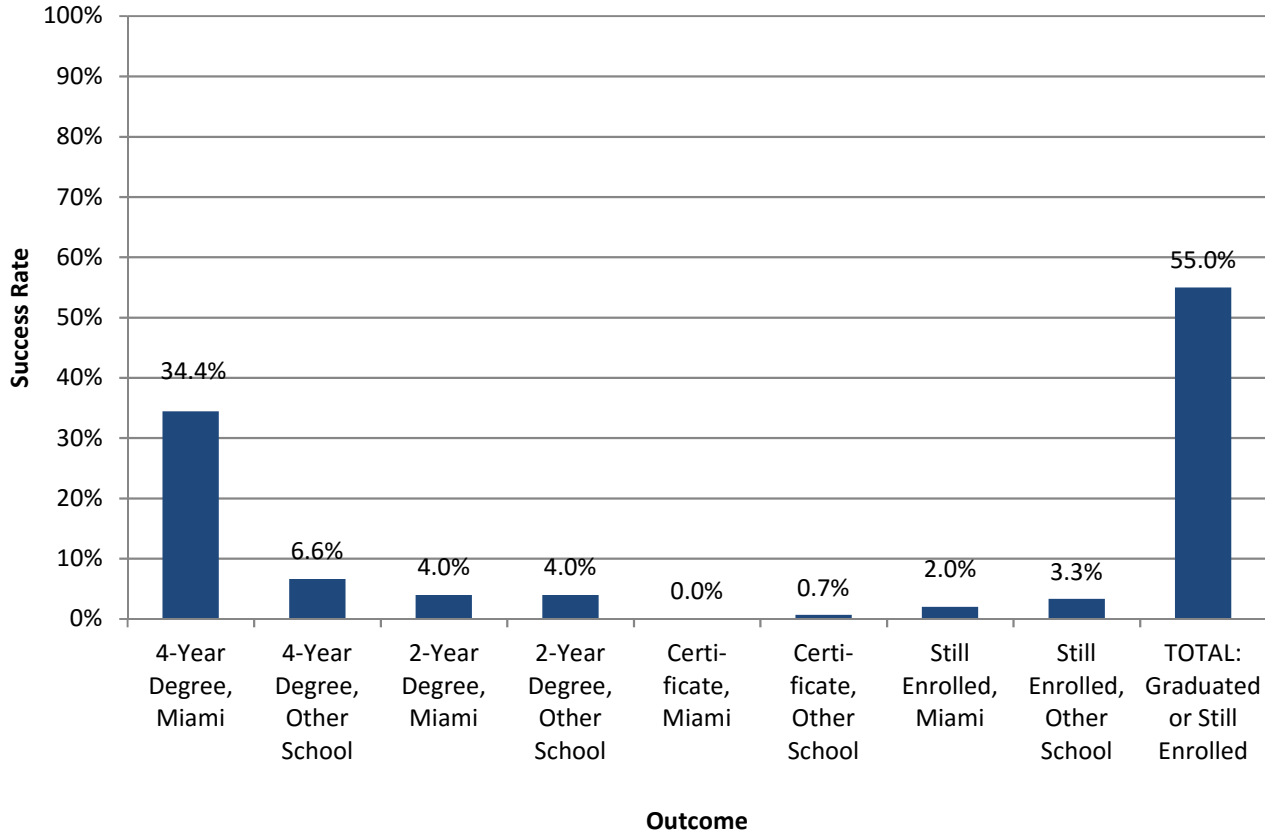

## Hamilton Campus Success Rates\* Full-Time Undergraduate Transfer Students (2010 Cohort)

\*Success rates reflect the number of bachelor's degree-seeking undergraduates who, after 6 years, have graduated with a degree or certificate or are still enrolled at an institution of higher learning, regardless of whether the degree/enrollment is at Miami University or another college or university.

Beginning with the fall 2010 cohort, the National Student Clearinghouse began including completion of certificates in the "graduated" portion of the success rates. In previous cohorts, only completion of bachelor's or associate's degrees were included.