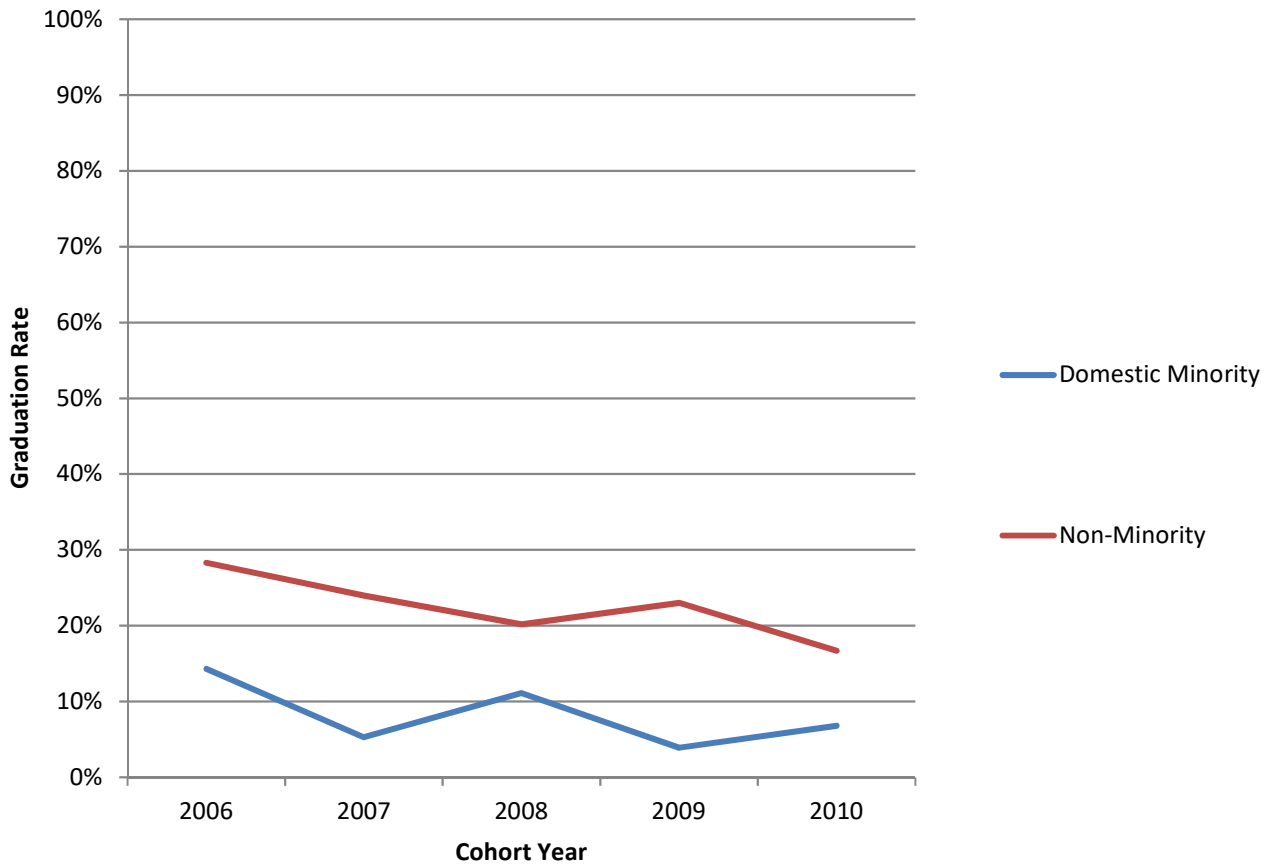

Middletown Campus Graduation Rates, by Domestic Minority Status* (2006 - 2010 Cohorts)

Graduation Rates, by Domestic Minority Status

	2006	2007	2008	2009	2010
Domestic Minority	14.3%	5.3%	11.1%	3.9%	6.8%
Non-Minority	28.3%	24.0%	20.2%	23.0%	16.7%

*Graduation rates are calculated using cohorts of first-time, full-time, bachelor's degree-seeking undergraduates and refer to the percentage of students who complete a degree within 6 years.