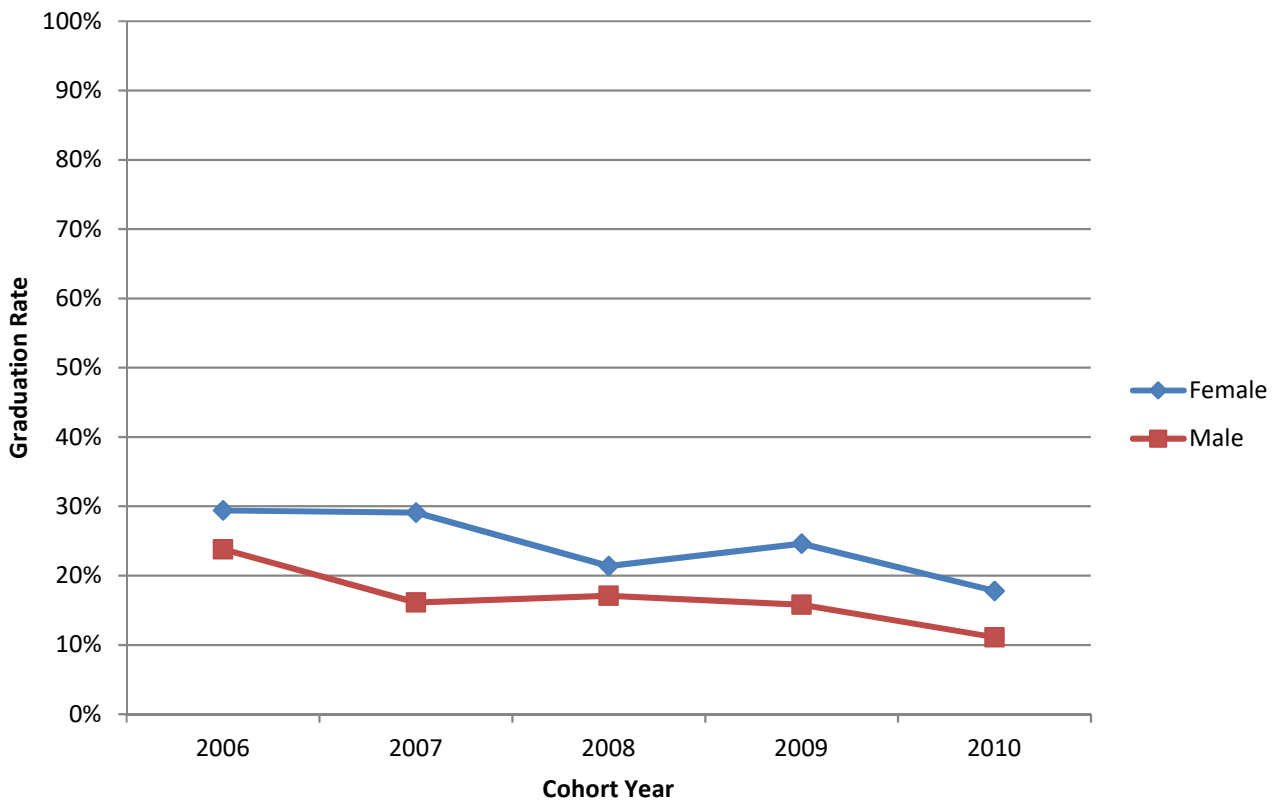

Middletown Campus Graduation Rates, by Gender* (2006 - 2010 Cohorts)

Graduation Rates, by Gender					
	2006	2007	2008	2009	2010
Female	29.4%	29.1%	21.4%	24.6%	17.8%
Male	23.8%	16.1%	17.1%	15.8%	11.1%

*Graduation rates are calculated using cohorts of first-time, full-time, bachelor's degree-seeking undergraduates and refer to the percentage of students who complete a degree within 6 years.