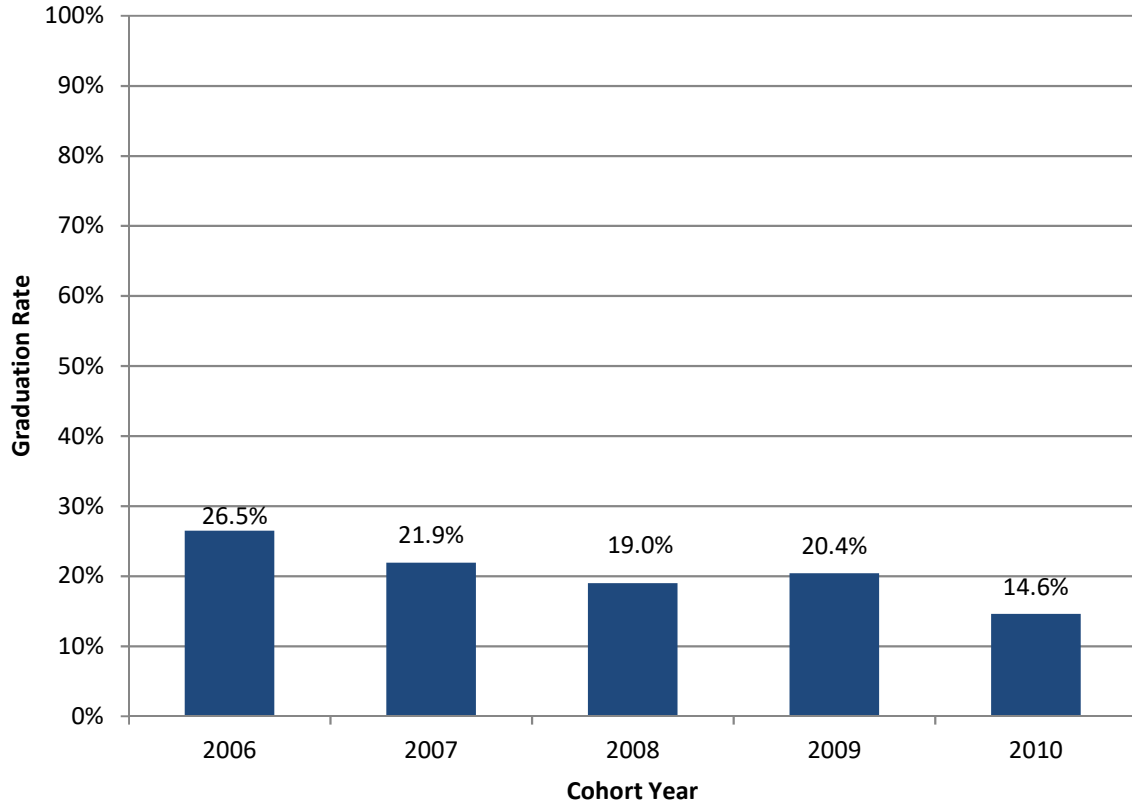

Middletown Campus Graduation Rates, Overall* (2006 - 2010 Cohorts)

*Graduation rates are calculated using cohorts of first-time, full-time, bachelor's degree-seeking undergraduates and refer to the percentage of students who complete a degree within 6 years.