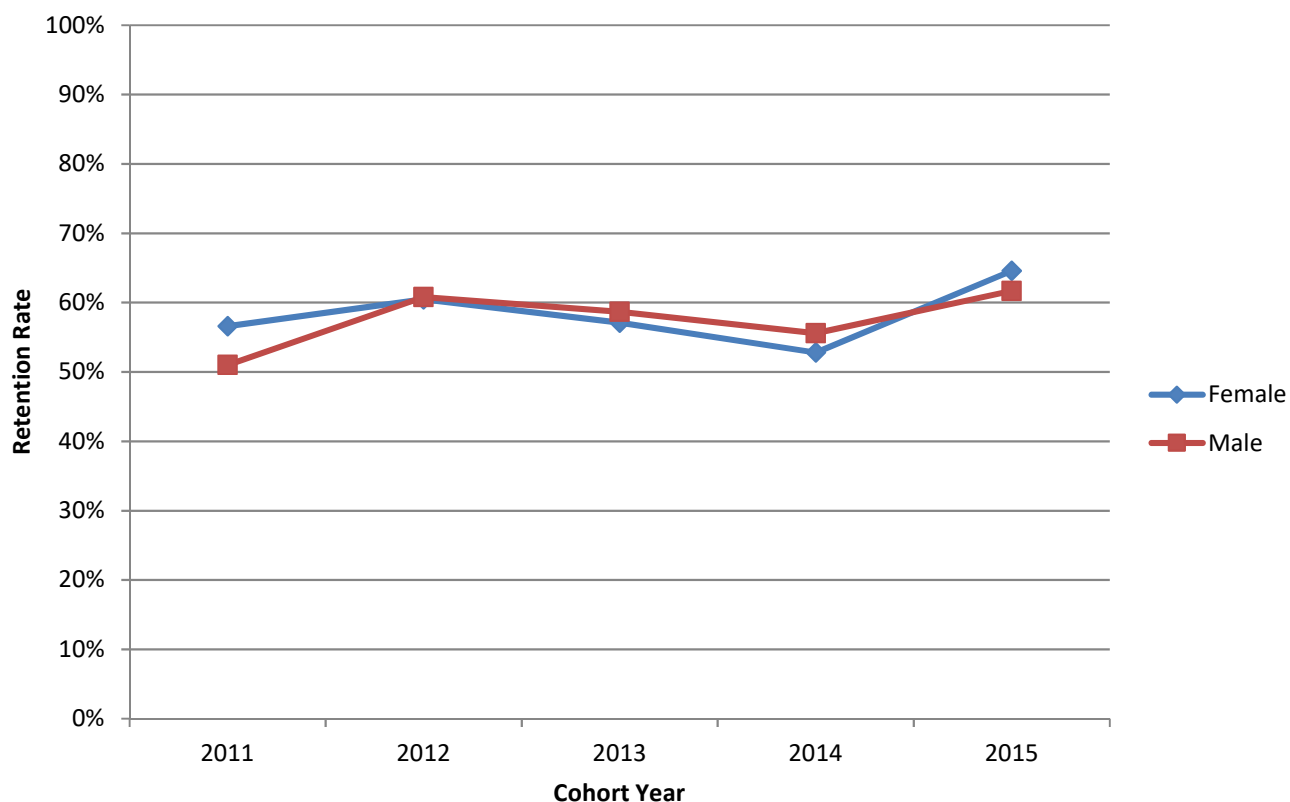

Middletown Campus Retention Rates, by Gender* (2011 - 2015 Cohorts)

Retention Rates, by Gender					
	2011	2012	2013	2014	2015
Female	56.6%	60.5%	57.1%	52.8%	64.6%
Male	51.0%	60.8%	58.7%	55.6%	61.7%

*Retention rates reflect the number of first-time, full-time bachelor's degree-seeking undergraduates who are enrolled at Miami University one year later (i.e., freshman to sophomore year).