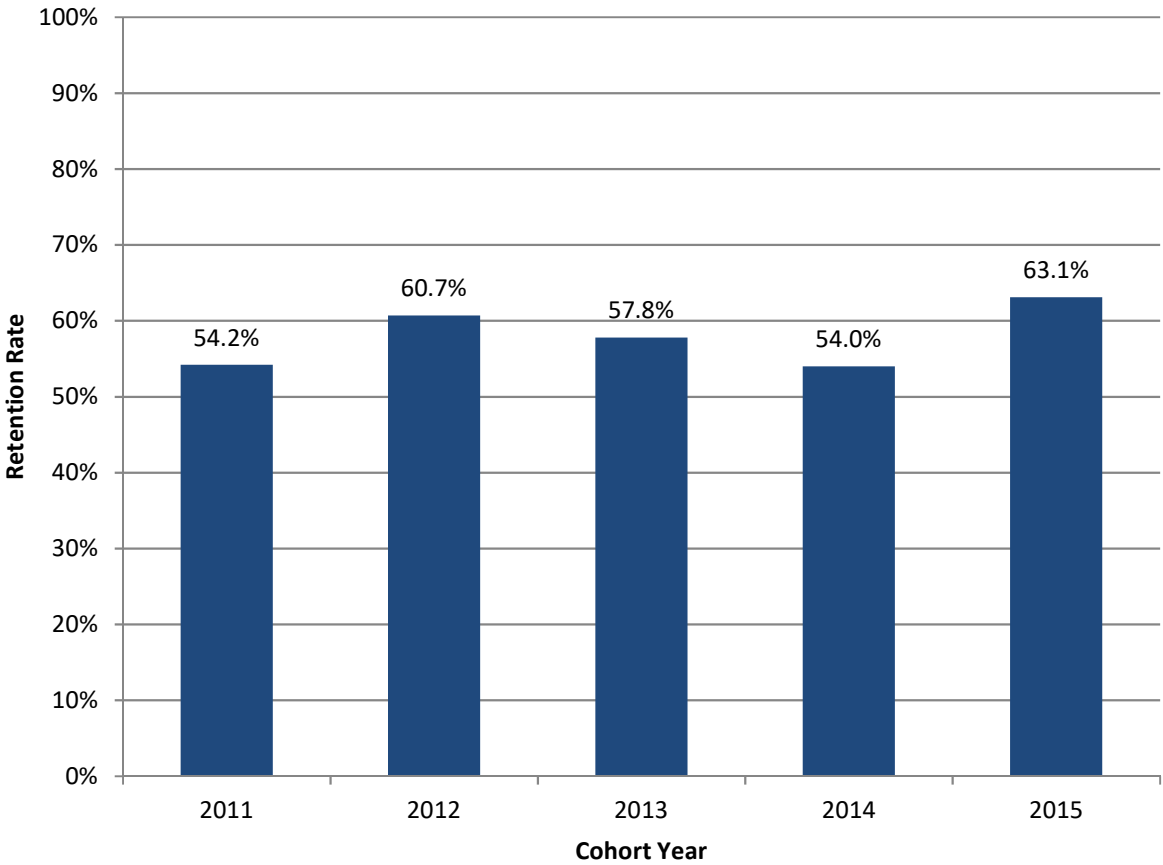

Middletown Campus Retention Rates, Overall* (2011 - 2015 Cohorts)

*Retention rates reflect the number of first-time, full-time bachelor's degree-seeking undergraduates who are enrolled at Miami University one year later (i.e., freshman to sophomore year).