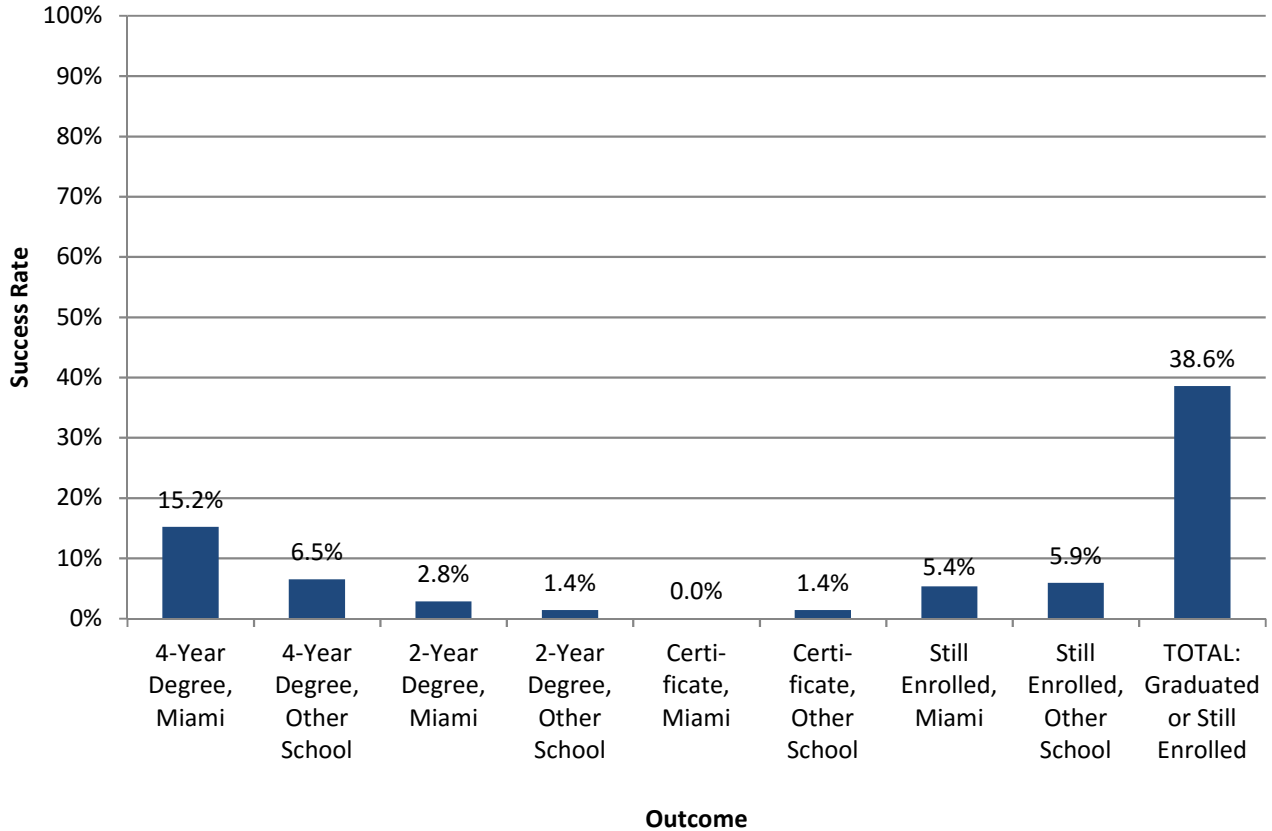

Middletown Campus Success Rates* First-Time, Full-Time Undergraduates (2010 Cohort)

*Success rates reflect the number of bachelor's degree-seeking undergraduates who, after 6 years, have graduated with a degree or certificate or are still enrolled at an institution of higher learning, regardless of whether the degree/enrollment is at Miami University or another college or university.

Beginning with the fall 2010 cohort, the National Student Clearinghouse began including completion of certificates in the "graduated" portion of the success rates. In previous cohorts, only completion of bachelor's or associate's degrees were included.