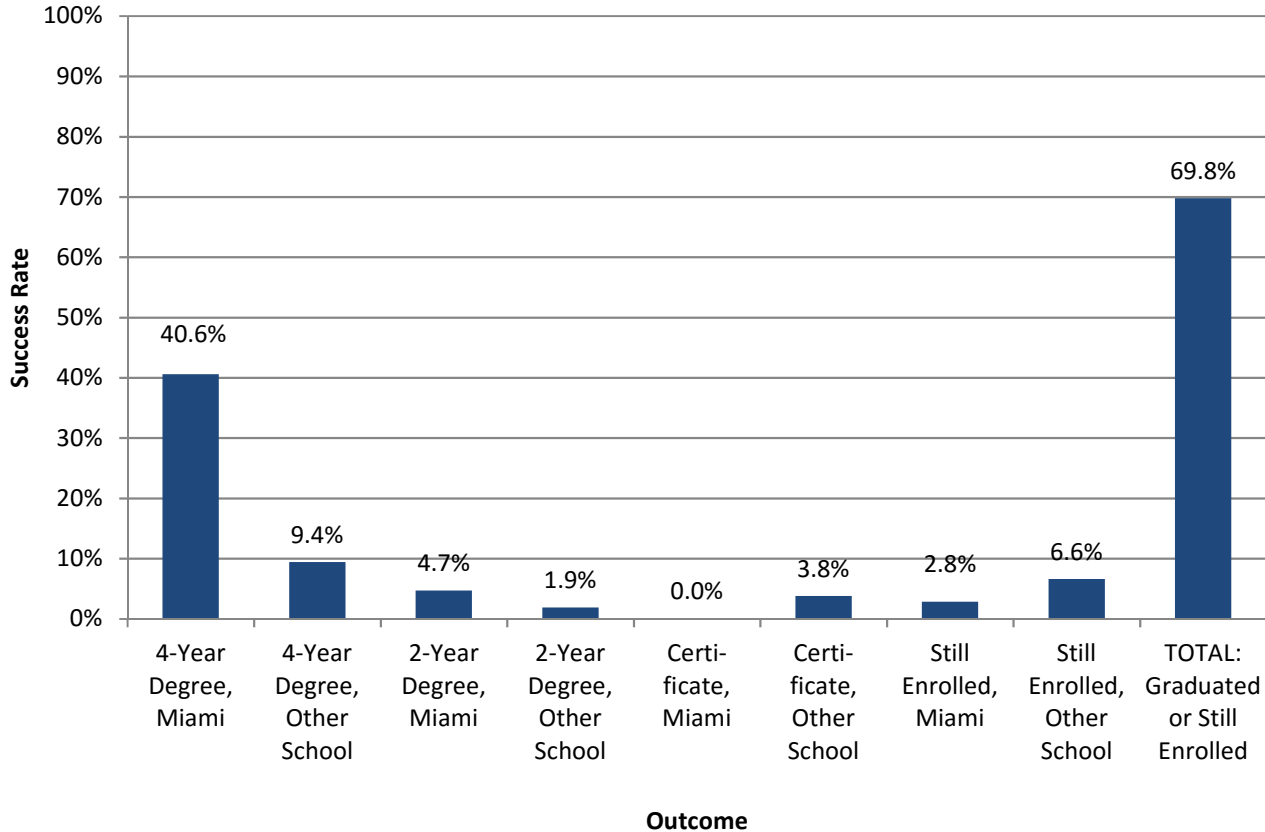

Middletown Campus Success Rates* Full-Time Undergraduate Transfer Students (2010 Cohort)

*Success rates reflect the number of bachelor's degree-seeking undergraduates who, after 6 years, have graduated with a degree or certificate or are still enrolled at an institution of higher learning, regardless of whether the degree/enrollment is at Miami University or another college or university.

Beginning with the fall 2010 cohort, the National Student Clearinghouse began including completion of certificates in the "graduated" portion of the success rates. In previous cohorts, only completion of bachelor's or associate's degrees were included.