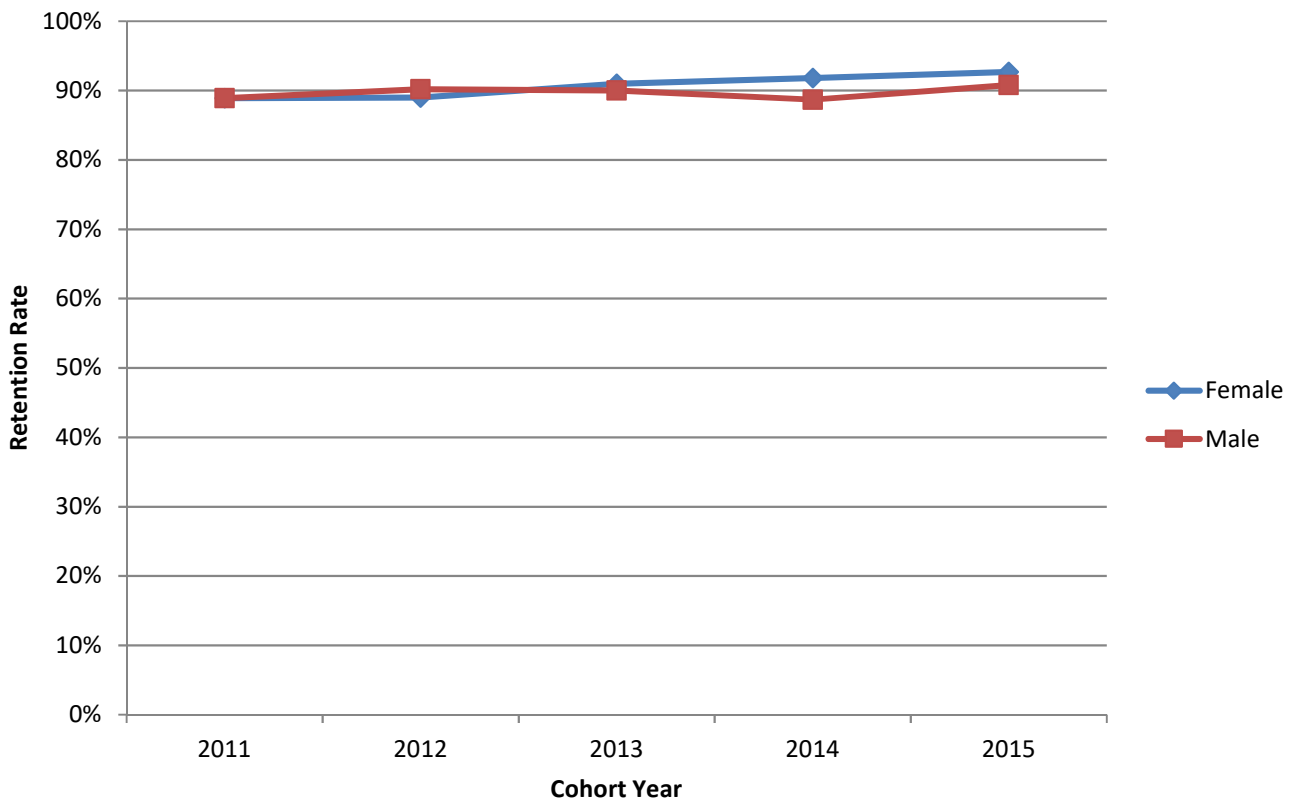

Oxford Campus Retention Rates, by Gender* (2011 - 2015 Cohorts)

Retention Rates, by Gender					
	2011	2012	2013	2014	2015
Female	88.9%	89.0%	91.0%	91.8%	92.7%
Male	88.9%	90.2%	90.0%	88.7%	90.8%

*Retention rates reflect the number of first-time, full-time degree-seeking undergraduates who are enrolled at Miami University one year later (i.e., freshman to sophomore year).