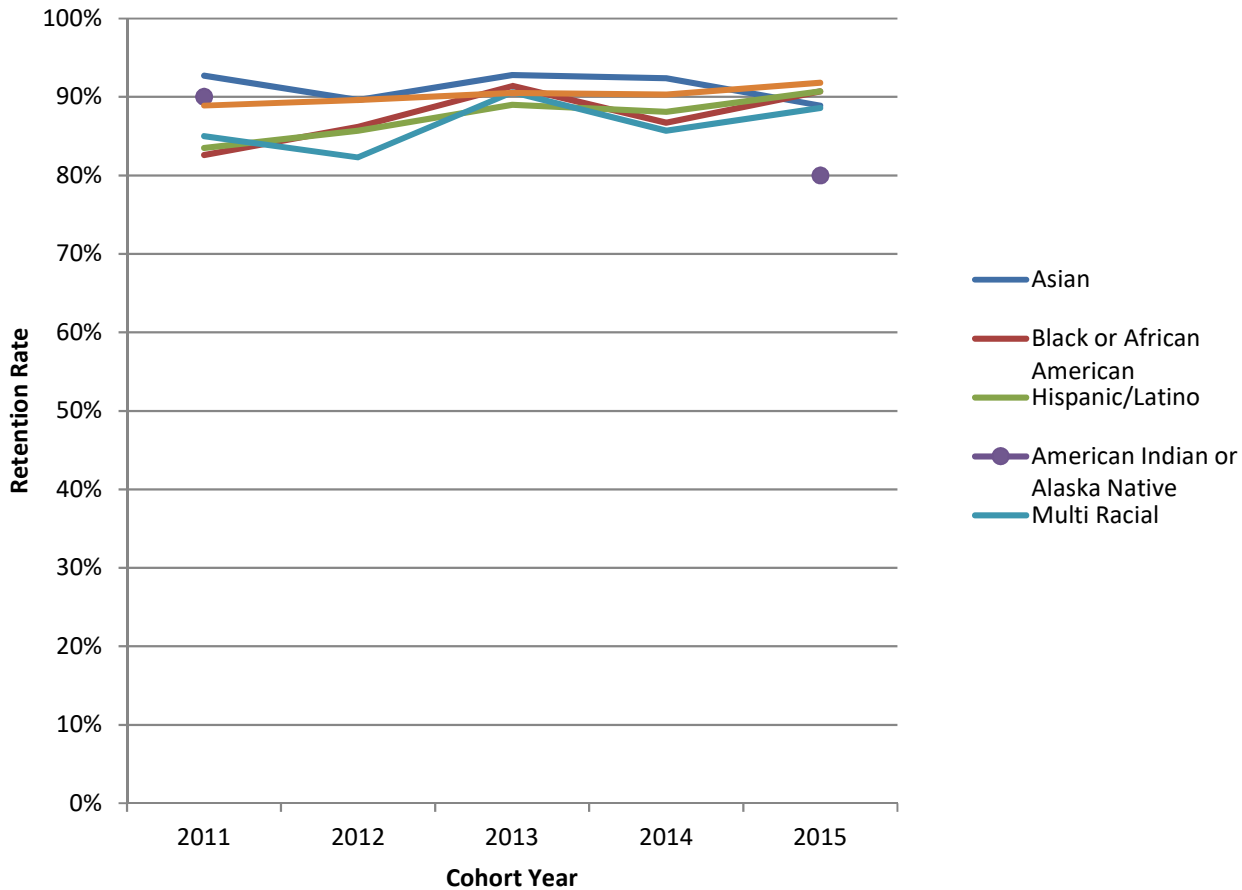

## Oxford Campus Retention Rates, by Race and Ethnicity\* (2011 - 2015 Cohorts)

\*Retention rates reflect the number of first-time, full-time degree-seeking undergraduates who are enrolled at Miami University one year later (i.e., freshman to sophomore year).