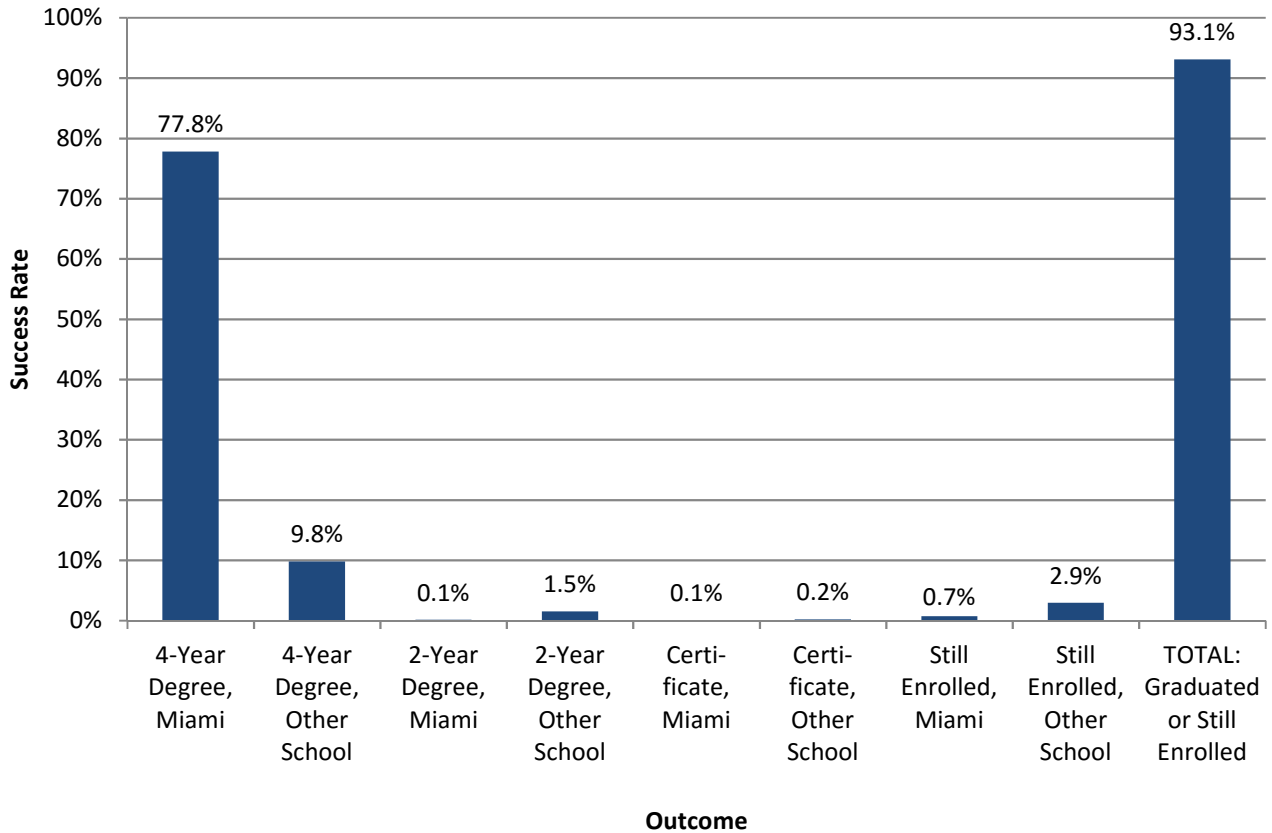

Oxford Campus Success Rates* First-Time, Full-Time Undergraduates (2010 Cohort)

*Success rates reflect the number of bachelor's degree-seeking undergraduates who, after 6 years, have graduated with a degree or certificate or are still enrolled at an institution of higher learning, regardless of whether the degree/enrollment is at Miami University or another college or university.

Beginning with the fall 2010 cohort, the National Student Clearinghouse began including completion of certificates in the "graduated" portion of the success rates. In previous cohorts, only completion of bachelor's or associate's degrees were included.