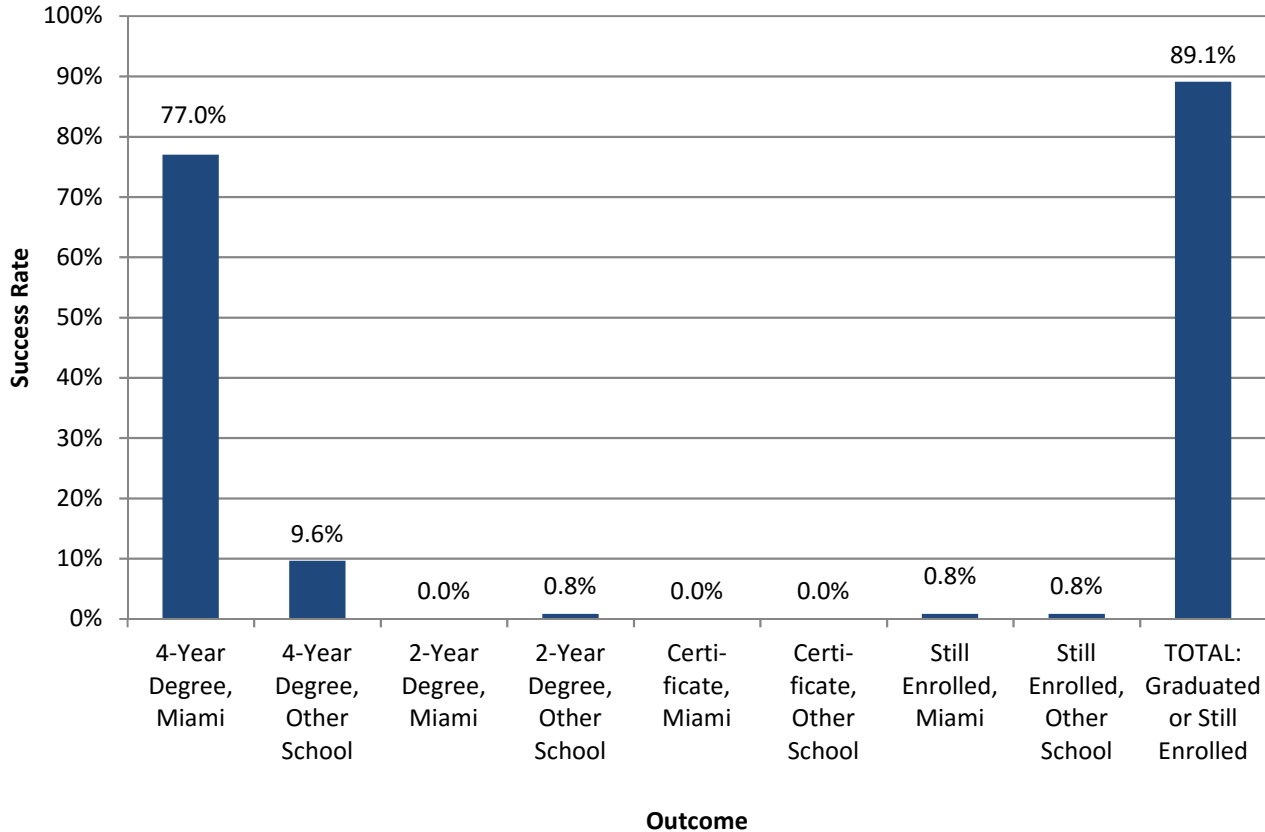

Oxford Campus Success Rates* Full-Time Undergraduate Transfer Students (2010 Cohort)

*Success rates reflect the number of bachelor's degree-seeking undergraduates who, after 6 years, have graduated with a degree or certificate or are still enrolled at an institution of higher learning, regardless of whether the degree/enrollment is at Miami University or another college or university.

Beginning with the fall 2010 cohort, the National Student Clearinghouse began including completion of certificates in the "graduated" portion of the success rates. In previous cohorts, only completion of bachelor's or associate's degrees were included.