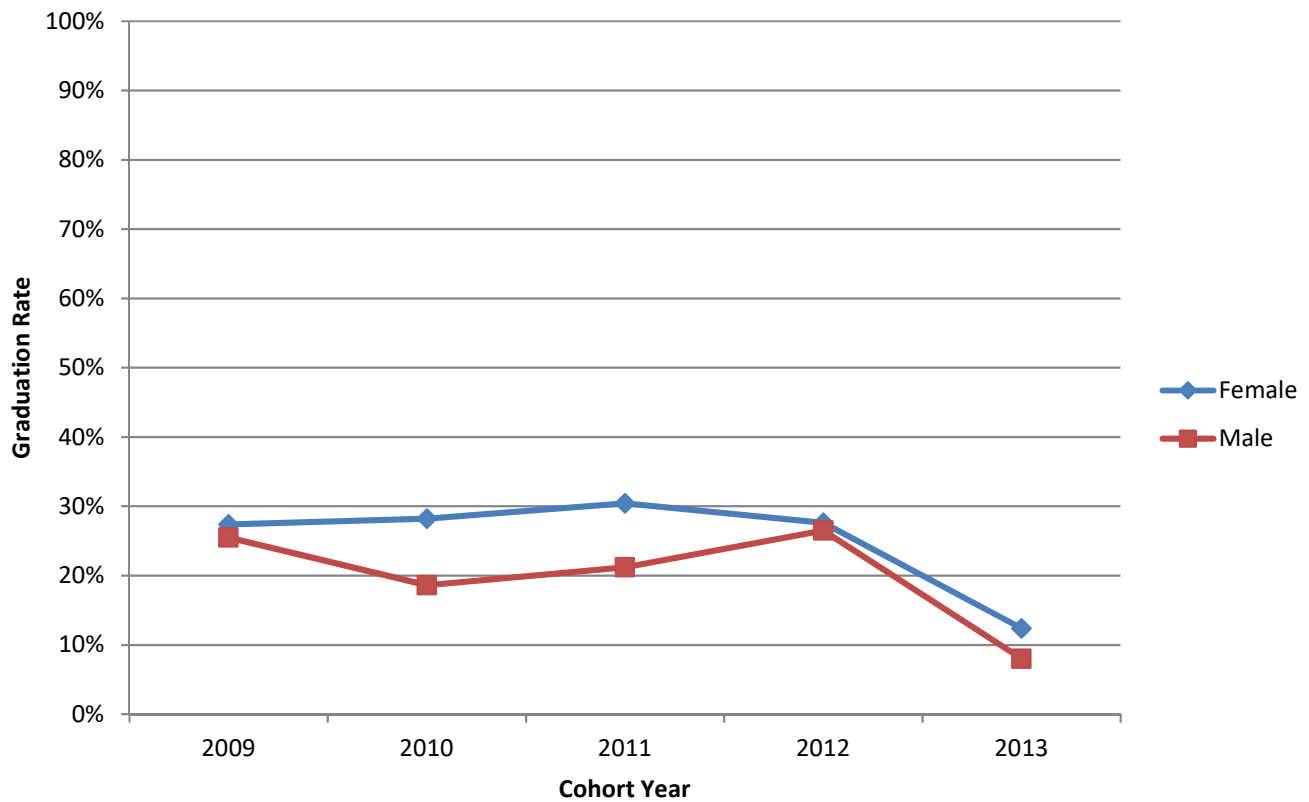

Hamilton Campus Graduation Rates, by Gender* (2009 - 2013 Cohorts)

Graduation Rates, by Gender

	2009	2010	2011	2012	2013
Female	27.4%	28.2%	30.4%	27.6%	12.4%
Male	25.5%	18.6%	21.2%	26.5%	8.0%

*Graduation rates are calculated using cohorts of first-time, full-time, bachelor's degree-seeking undergraduates and refer to the percentage of students who complete a degree within 6 years.