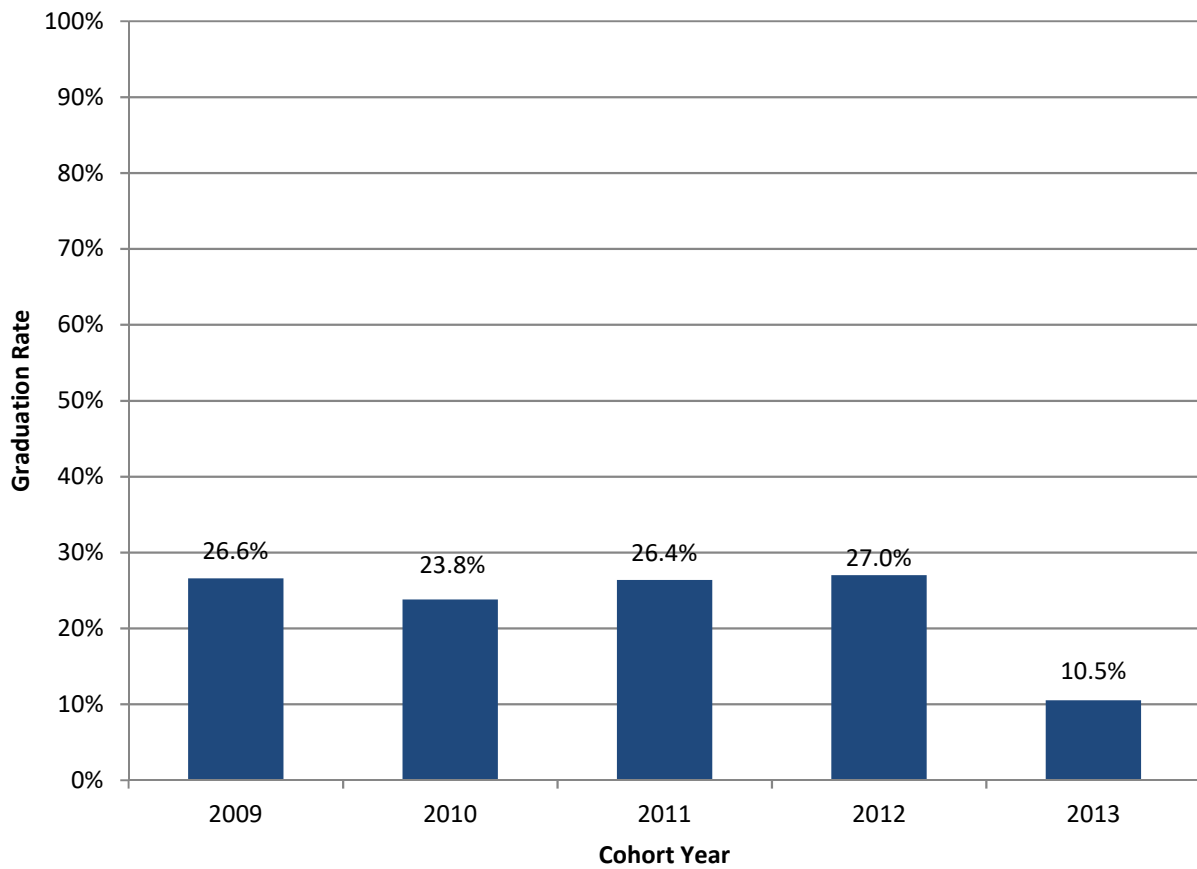

## Hamilton Campus Graduation Rates, Overall\* (2009 - 2013 Cohorts)

\*Graduation rates are calculated using cohorts of first-time, full-time, bachelor's degree-seeking undergraduates and refer to the percentage of students who complete a degree within 6 years.