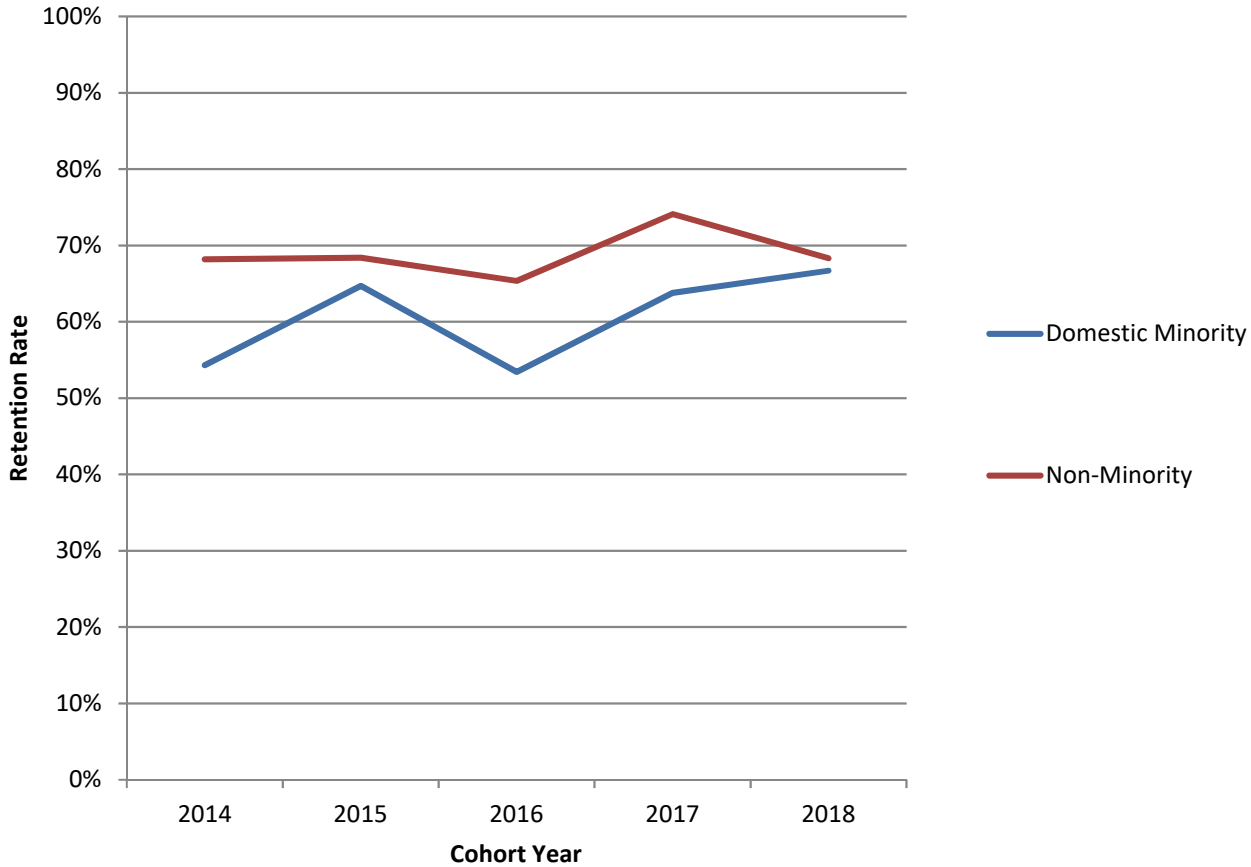

Hamilton Campus Retention Rates, by Domestic Minority Status* (2014 - 2018 Cohorts)

	2014	2015	2016	2017	2018
Domestic Minority	54.3%	64.7%	53.4%	63.8%	66.7%
Non-Minority	68.2%	68.4%	65.4%	74.1%	68.3%

*Retention rates reflect the number of first-time, full-time bachelor's degree-seeking undergraduates who are enrolled at Miami University one year later (i.e., freshman to sophomore year).