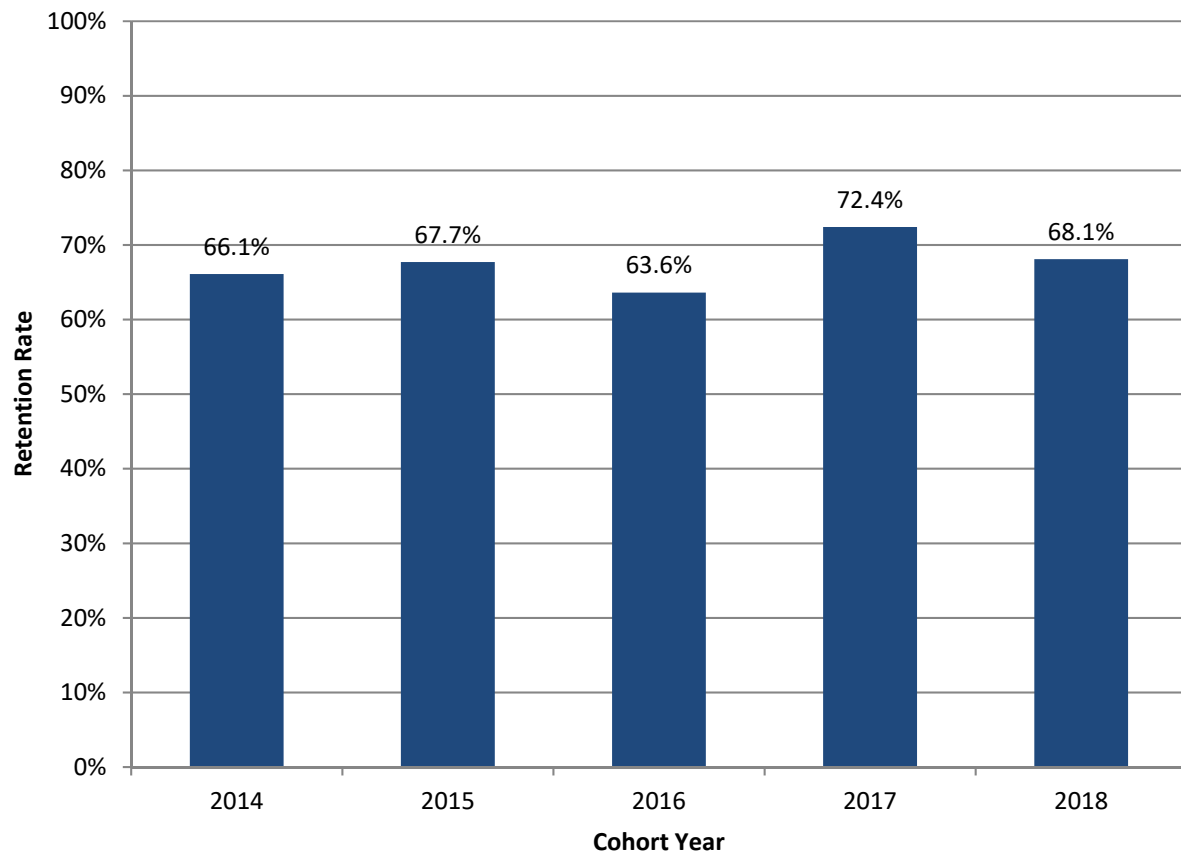

Hamilton Campus Retention Rates, Overall* (2014 - 2018 Cohorts)

*Retention rates reflect the number of first-time, full-time bachelor's degree-seeking undergraduates who are enrolled at Miami University one year later (i.e., freshman to sophomore year).