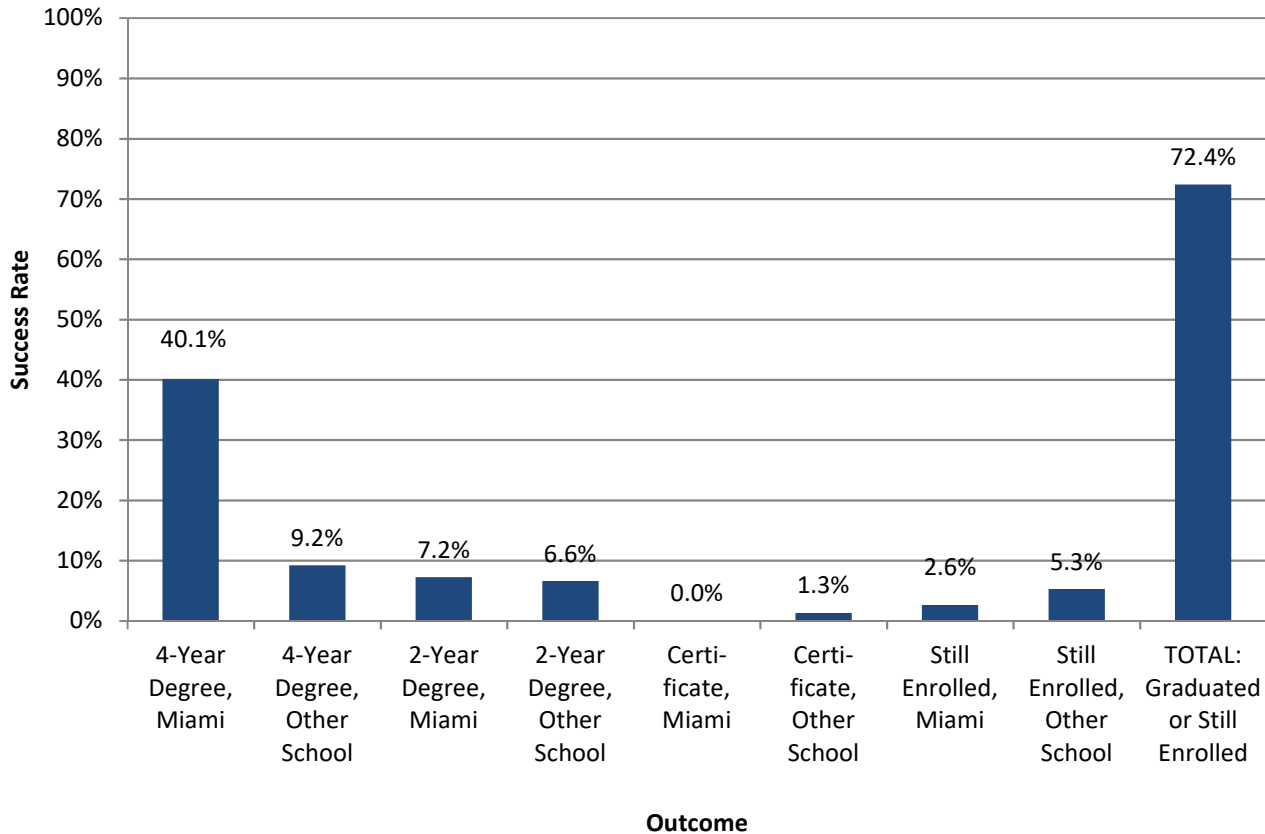

## Hamilton Campus Success Rates\* Full-Time Undergraduate Transfer Students (2013 Cohort)

\*Success rates reflect the number of bachelor's degree-seeking undergraduates who, after 6 years, have graduated with a degree or certificate or are still enrolled at an institution of higher learning, regardless of whether the degree/enrollment is at Miami University or another college or university.

Beginning with the fall 2010 cohort, the National Student Clearinghouse began including completion of certificates in the "graduated" portion of the success rates. In previous cohorts, only completion of bachelor's or associate's degrees were included.