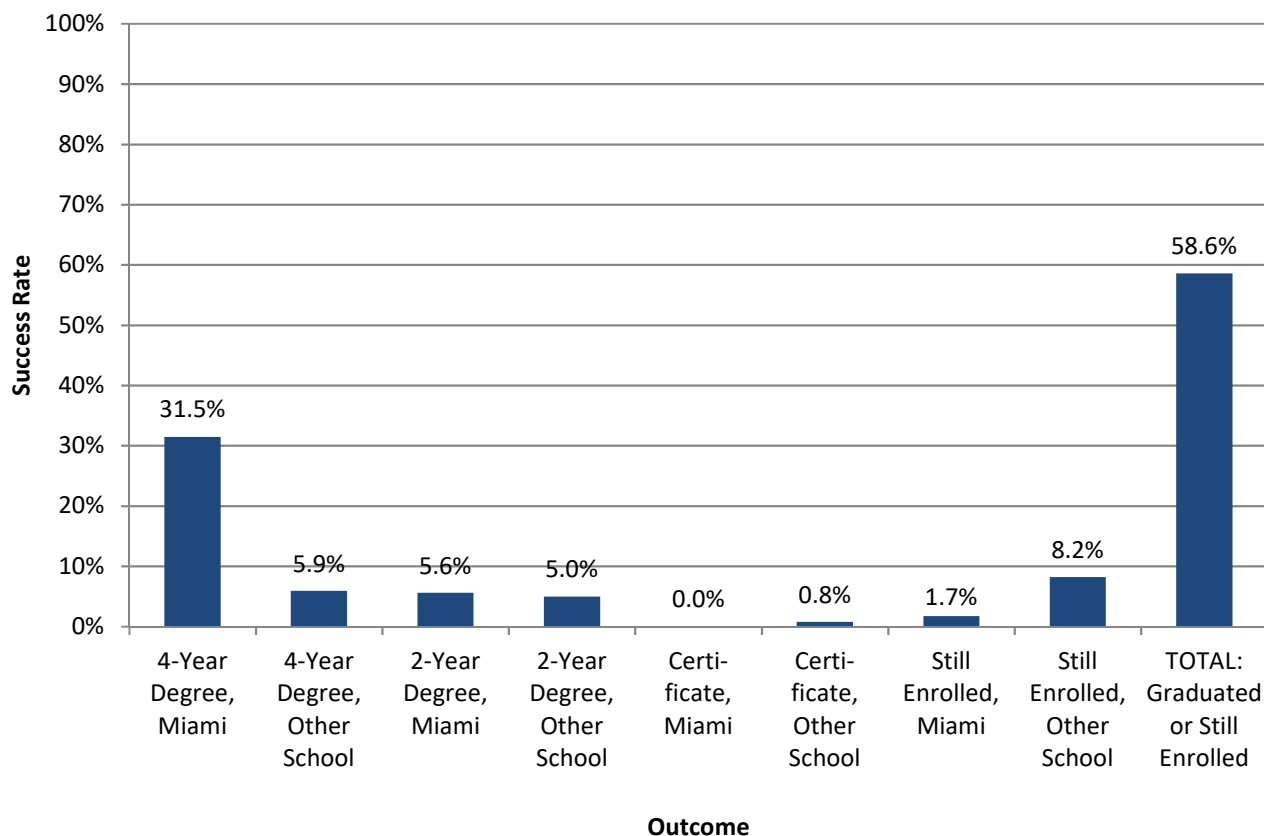

## Hamilton Campus Success Rates\* First-Time, Full-Time Undergraduates (2013 Cohort)

\*Success rates reflect the number of bachelor's degree-seeking undergraduates who, after 6 years, have graduated with a degree or certificate or are still enrolled at an institution of higher learning, regardless of whether the degree/enrollment is at Miami University or another college or university.

Beginning with the fall 2010 cohort, the National Student Clearinghouse began including completion of certificates in the "graduated" portion of the success rates. In previous cohorts, only completion of bachelor's or associate's degrees were included.